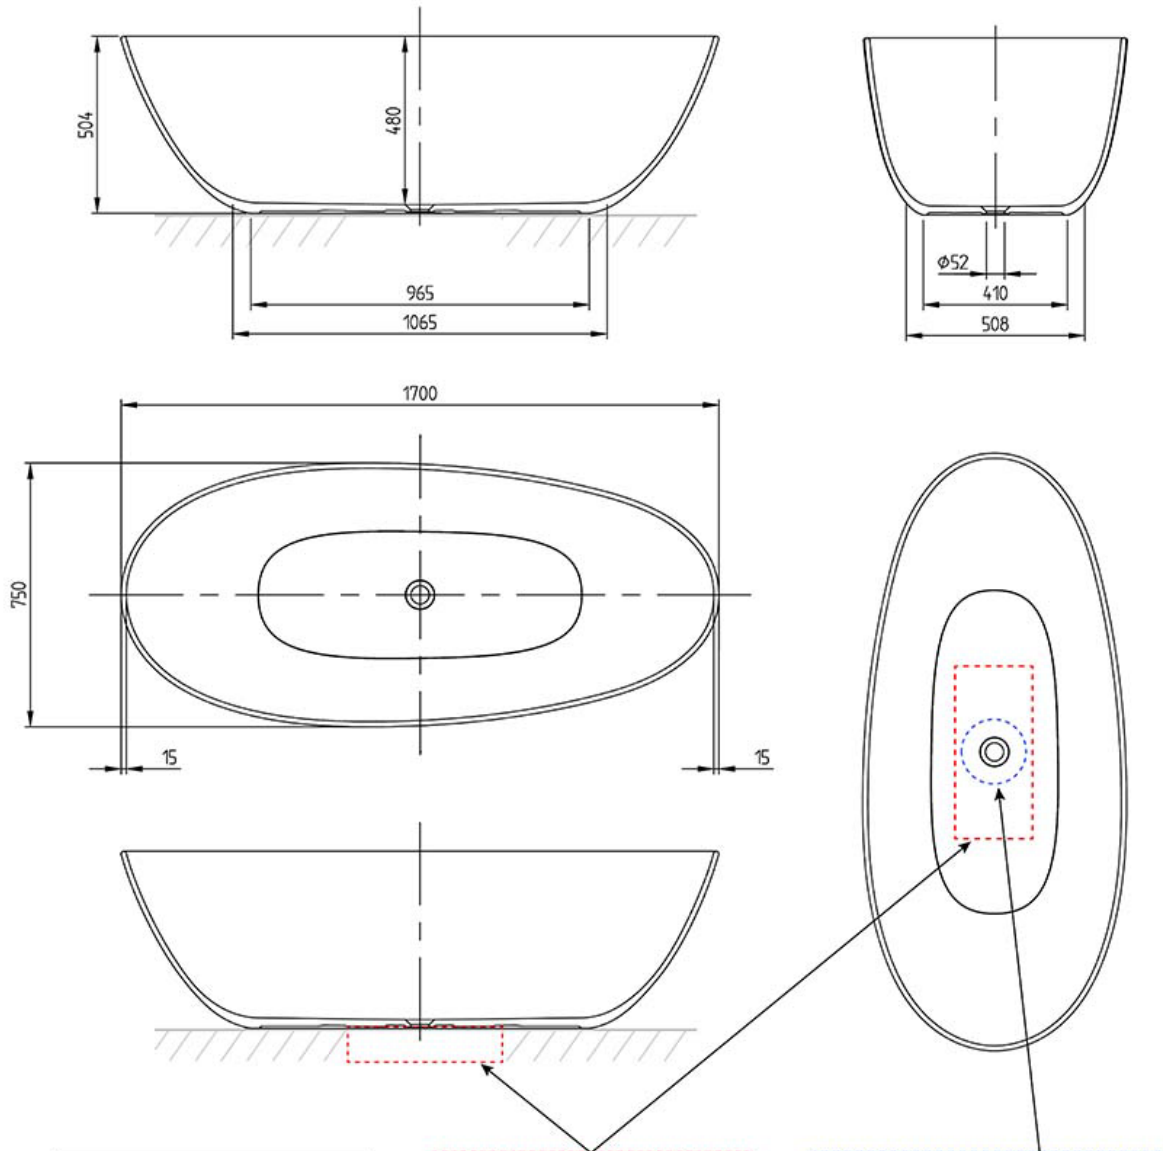

Antao Quaryl Freestanding Bath

Morning Green | No Overflow

Product Image	Product Details
---------------	-----------------

Code:	UBQ170TAO7V-R8
Brand:	Villeroy & Boch
Range:	Antao
Warranty:	10 Years*
Product Length:	1700 mm
Product Width:	750 mm
Product Height:	504 mm
Litre Capacity:	212 L

Additional Features

Required Product
Bath requires recessed area in floor for plumbing connections

Recommended Products
Classic Freestanding Bath Spout

Additional Notes

- Quaryl

Installation Instructions

- * ATTENTION Bath requires recessed area in floor for plumbing connections
- * Confirm local waterproofing and drainage requirements for recess with local authorities
- * Weight 63kg

See over page for dimensional drawing

Antao Quaryl Freestanding Bath

Morning Green | No Overflow

Technical Specification

ATTENTION: Bath requires recessed area in floor for plumbing connections. Confirm local waterproofing and drainage requirements with local authorities.

Installation Notes:
Block-out/recess floor for waste 500x225x100mm deep.

Floor Waste Location:
Floor waste must be located on radius line as indicated, not directly below bath waste position.

*Please visit argentaust.com.au/warranty to view the full warranty