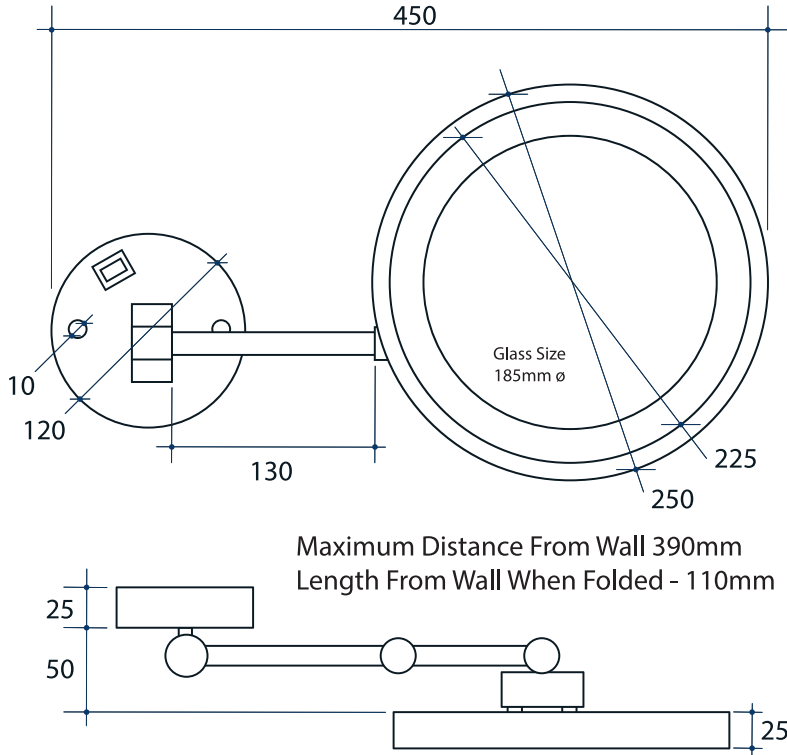

Ablaze Lit Magnifying Mirrors

Note: All dimensions are in millimetres (mm)

Stock Code	Finish	Type	Output (W)
L252CSMC	Chrome Plated	Wall Mounted	3 Watts

Please note: Mirrors will need to be installed in accordance with the Installation Guide. Ablaze does not take responsibility for incorrect installation of these mirrors.