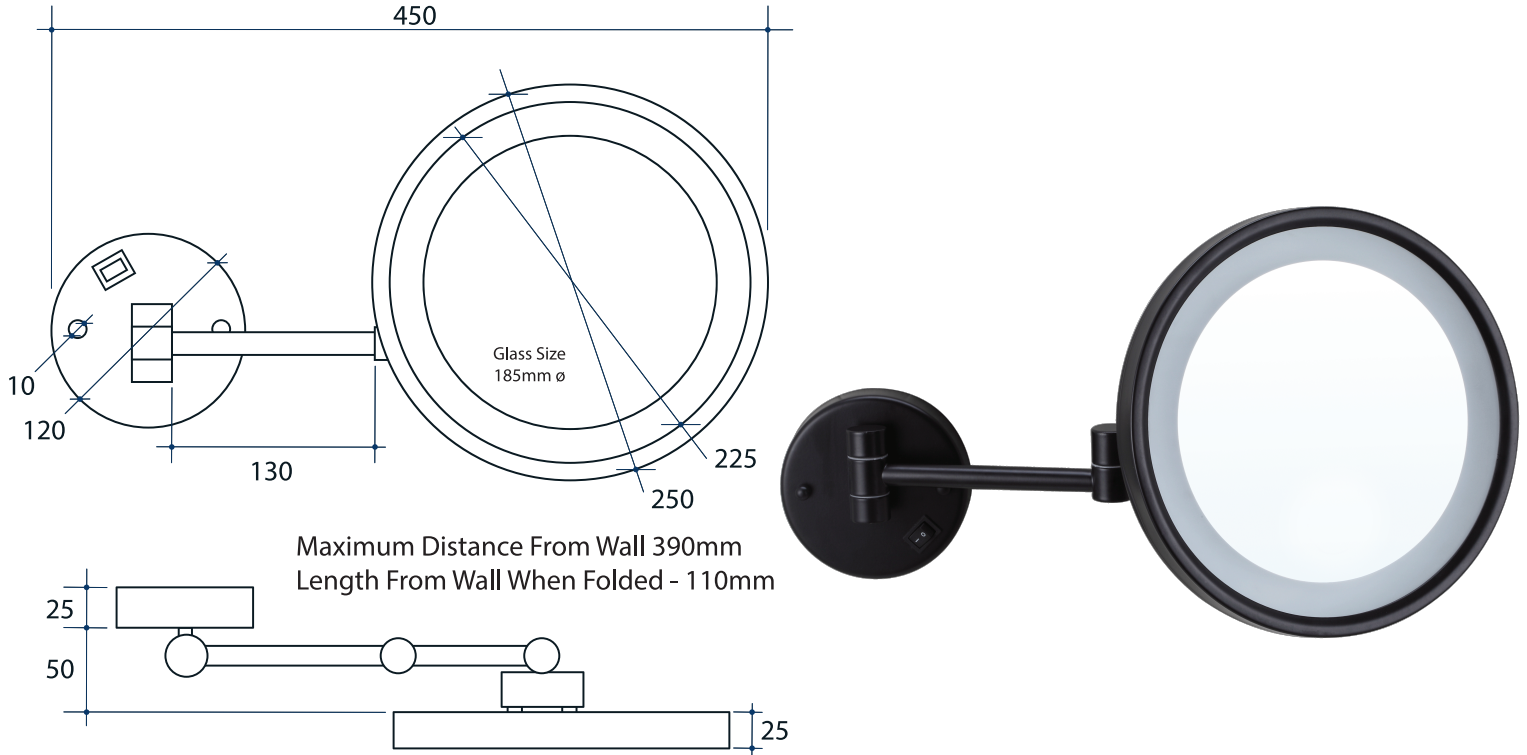

# Ablaze Lit Magnifying Mirrors

Note: All dimensions are in millimetres (mm)

Stock Code	Finish	Type	Output (W)
L252CSMCB	Matt Black	Wall Mounted	3 Watts

**Please note:** Mirrors will need to be installed in accordance with the Installation Guide. Ablaze does not take responsibility for incorrect installation of these mirrors.