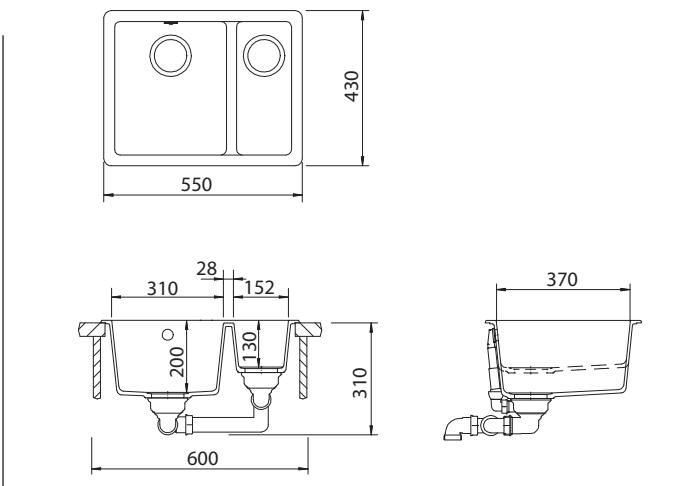

QN-150

QUADRO TOPMOUNT OR UNDERMOUNT

CRISTALITE⁺

QN-150B product shown

INCLUDED ACCESSORIES

OPTIONAL ACCESSORIES

DIMENSIONS

SPECIFICATIONS

| | |
|-------------------|--|
| Description | One and One Quarter Bowl, Topmount / Undermount |
| Overall Sink Size | L550mm x W430mm x D200mm |
| Bowl Dimensions | L370mm x W310mm x D200mm L370mm x W152mm x D130mm |
| Bowl Radius | 10mm |
| Water Capacity | 14 Litres (L) / 6 Litres (S) |
| Technic | Granite Sink |
| Material | Granite - Cristalite |

INSTALLATION

| | |
|------------------|-----------------------|
| Fixings | Fixing clips supplied |
| Min Cabinet Size | 600mm |
| Tap Holes | NTH |

SURFACE FINISH

WASTE KIT

MATERIAL

PLUMBING

| | |
|----------------|---------------------------------------|
| Waste Fittings | 2 x (90mm x 2") basket waste included |
| Overflow | Included |

INSTALLATION OPTIONS

PACKAGING

| | |
|--------------|-----------------------|
| Gross Weight | 14kg |
| Carton Size | 730mm x 570mm x 300mm |
| Pack QTY | 1 |

AVAILABLE IN