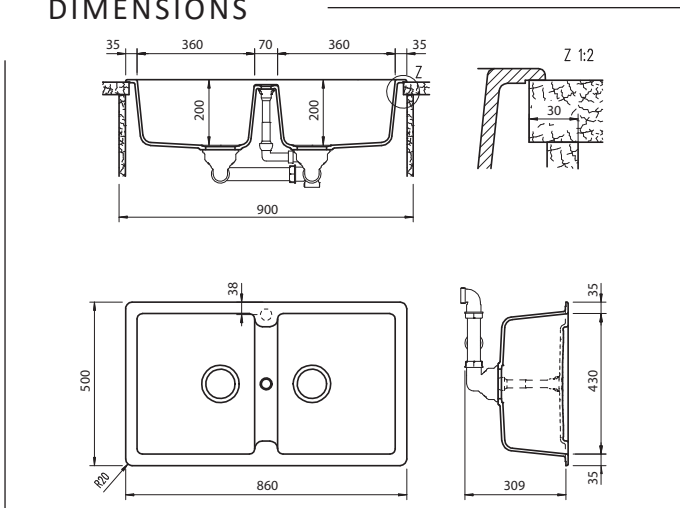

DR007

SLCB

CBB540XA

629099

DIMENSIONS

SPECIFICATIONS

Description	Double Bowl, Topmount
Overall Sink Size	L860mm x W500mm x D200mm
Bowl Dimensions	2 x L430mm x W360mm x D200mm
Drainer Length	410mm
Bowl Radius	10mm
Water Capacity	24 Litres (each bowl)
Technic	Granite Sink
Material	Granite - Cristalite

INSTALLATION

Fixings	Fixing clips supplied
Min Cabinet Size	900mm
Tap Holes	1TH

SURFACE FINISH

STONEY TEXTURE

WASTE KIT

MATERIAL

CRISTALITE⁺

PLUMBING

Waste Fittings	2 x (90mm x 2") basket waste included
Overflow	Included

INSTALLATION OPTIONS

TOPMOUNT

PACKAGING

Gross Weight	20kg
Carton Size	1030mm x 580mm x 320mm
Pack QTY	1

AVAILABLE IN