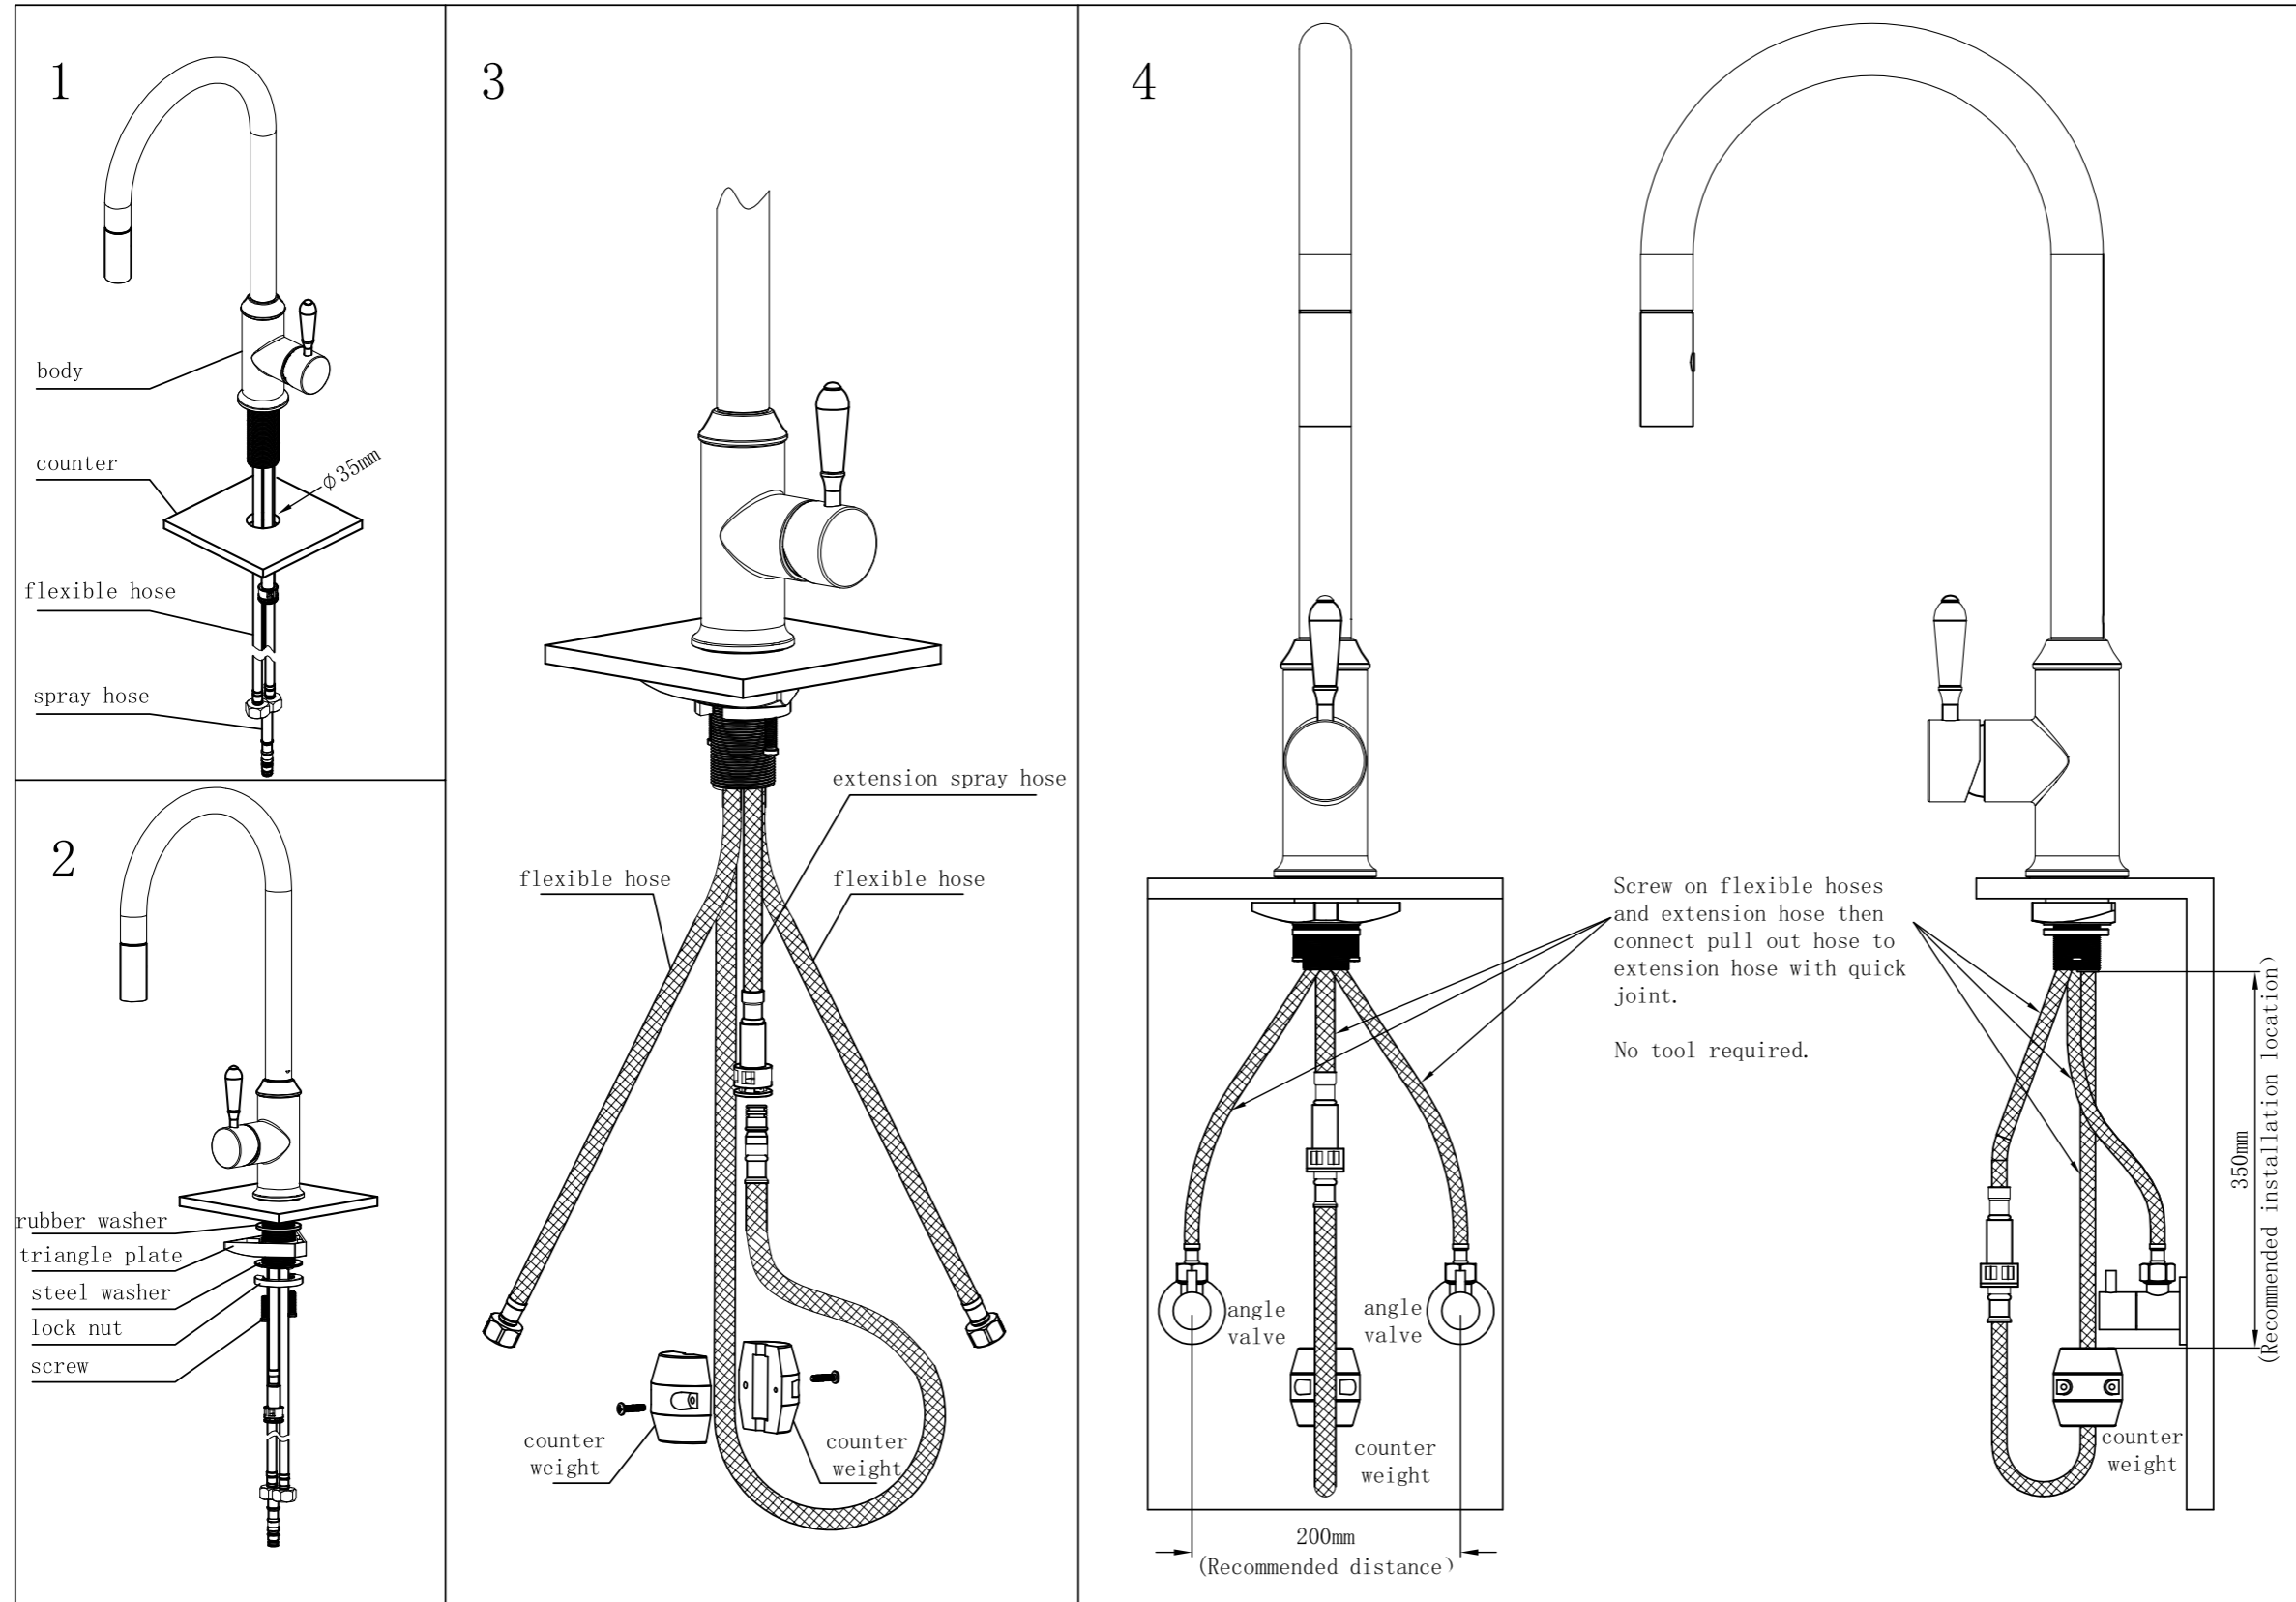

	CHROME WITH WHITE PORCELAIN LEVER NR69210801CH		MATTE BLACK WITH METAL LEVER NR69210802MB
	CHROME WITH METAL LEVER NR69210802CH		AGED BRASS WITH WHITE PORCELAIN LEVER NR69210801AB
	CHROME WITH BLACK PORCELAIN LEVER NR69210803CH		AGED BRASS WITH METAL LEVER NR69210802AB
	MATTE BLACK WITH WHITE PORCELAIN LEVER NR69210801MB		

Packaging Includes

1x kitchen mixer
1x triangular support
1x counter weight
1x hose tail
2x flexible hoses
1x thread pipe kit
1x installation kit

*Dimensions are nominal measurements only.

Installation Instruction