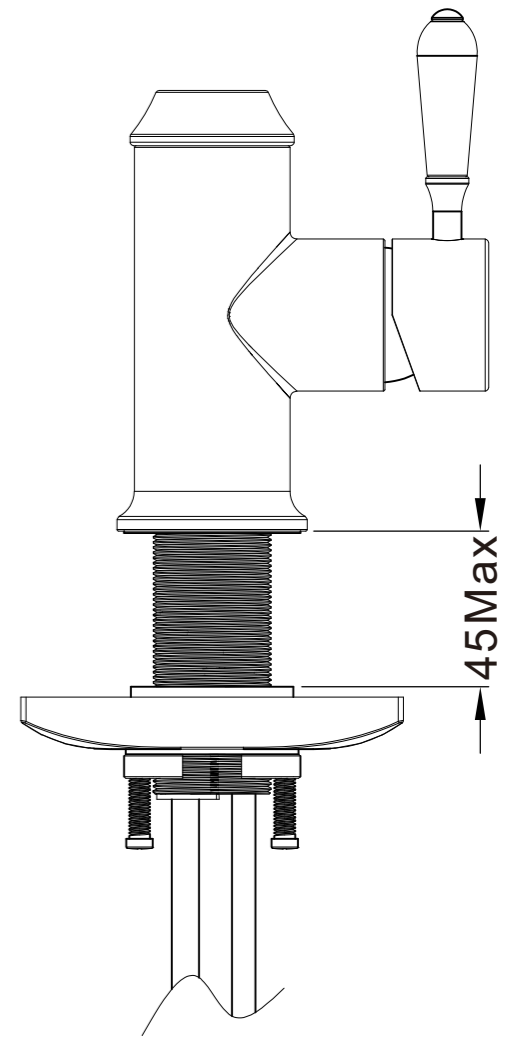

Installation Instruction

NOTE: