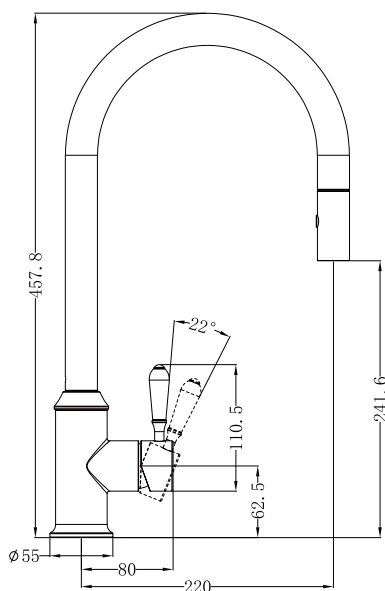

York

Pull Out Sink Mixer

With Vegie Spray Function

Nero

Versions:202311

Drawing

Specifications

SKU

NR692108

Watermark License

WM-060073

Temperature Rating

Min 1°C-Max 75°C

Pressure Rating

Min 150kpa - Max 500kpa

Finish

Packaging Includes

1x kitchen mixer
1x triangular support
1x counter weight
1x hose tail
2x flexible hoses
1x thread pipe kit
1x installation kit

*Dimensions are nominal measurements only.

Installation Instruction