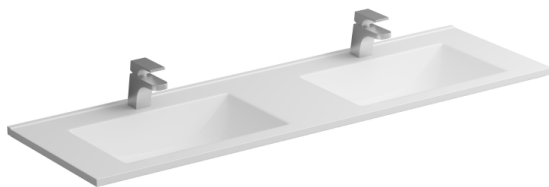

Polymarble Top 1500mm

Technical Specification

* Tap not included