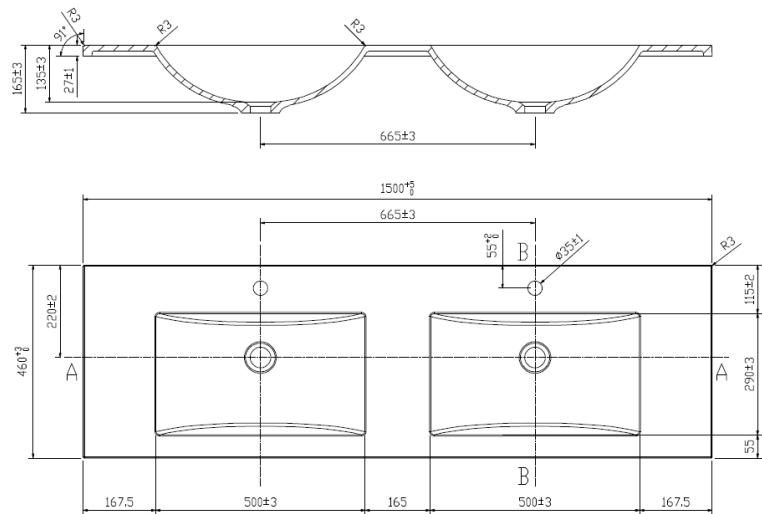

## Neo 1500mm Wall Hung Vanity

Product Image	Technical Specification
	

Description	Attributes
<p>Neo 1500mm Vanity Wall Hung 2x2 Drawer Finger Pull Soft Close Elegant Oak Cabinet Only</p> <p><b>NV208120</b></p>	<ul style="list-style-type: none"> <li>• Modern and Durable Aluminum Frame</li> <li>• Full Length Handle Free Finger Pull Design</li> <li>• Soft Close Drawer System</li> <li>• Solid Back Panel</li> <li>• Requires 32mm P&amp;W</li> <li>• Fit with: <ul style="list-style-type: none"> <li>Neko Polymarble Top (no overflow)</li> <li>Neko Quartz + U/M basin (w/ overflow)</li> </ul> </li> </ul>

\*All dimensions are in millimeters and are subject to normal manufacturing variations. Actual dimensions should be checked prior to installation. Neko pursues a policy of continuing improvement in design and performance of its products. The right is therefore reserved to vary specifications without notice.

### Description

Polymarble Top to suit 1500mm Neko Vanity Double Bowl 2x1TH

**NV212221**                      White

### Attributes

- 27mm thickness
- Gloss White Finish
- Require 40mm waste (not included)
- No overflow

\*All dimensions are in millimeters and are subject to normal manufacturing variations. Actual dimensions should be checked prior to installation. Neko pursues a policy of continuing improvement in design and performance of its products. The right is therefore reserved to vary specifications without notice.