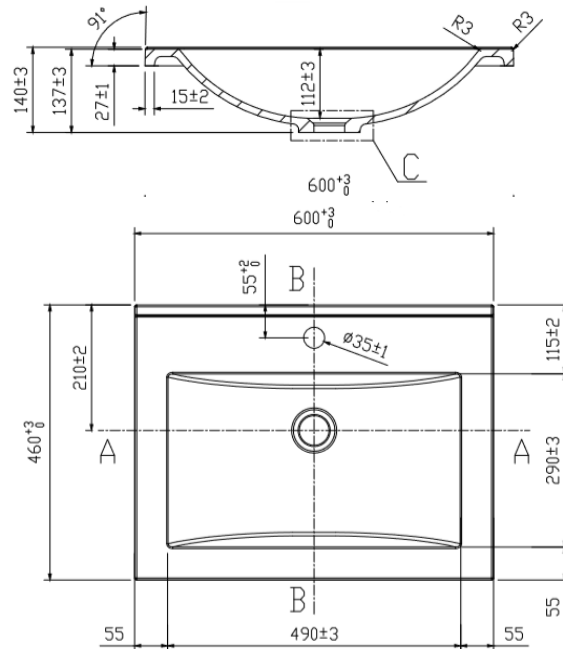

## Attributes

- Modern and Durable Aluminum Frame
- Full Length Handle Free Finger Pull Design
- InnoTech Afira drawer system, made by Hettich®
- Solid Back Panel
- Requires 40mm P&W
- Fit with:
  - Neko Ceramic Top (w/ overflow)
  - Neko Polymarble Top (no overflow)
  - Neko Quartz + U/M basin (w/ overflow)

\*All dimensions are in millimeters and are subject to normal manufacturing variations. Actual dimensions should be checked prior to installation. Neko pursues a policy of continuing improvement in design and performance of its products. The right is therefore reserved to vary specifications without notice.

## Polymarble Top 600mm

### Description

Polymarble Top Only to Suit 600mm Neko Vanity 1TH

**NV212200**

White