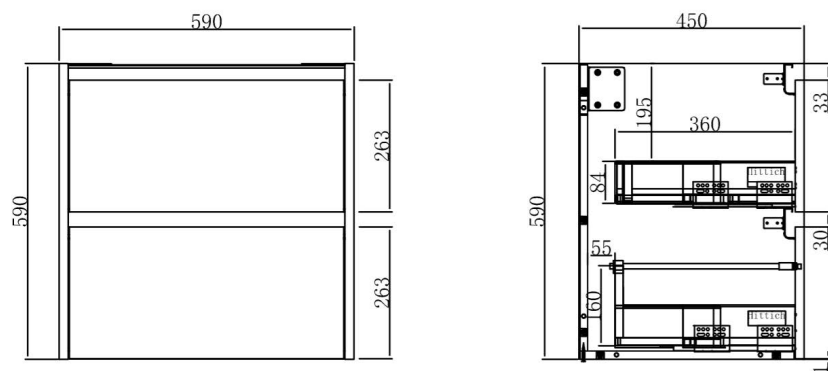

Technical Specification

Description

Neo Deluxe W/H Vanity 600mm Dbl Drawer Finger Pull Soft Close Cabinet only

NV2081001   Elegant Oak

NV2131001   Gloss White

NV2141001   Dark Elm

Attributes

- Modern and Durable Aluminum Frame
- Full Length Handle Free Finger Pull Design
- InnoTech Afira drawer system, made by Hettich®
- Solid Back Panel
- Requires 40mm P&W
- Fit with:
  - Neko Ceramic Top (w/ overflow)
  - Neko Polymarble Top (no overflow)
  - Neko Quartz + U/M basin (w/ overflow)

*All dimensions are in millimeters and are subject to normal manufacturing variations. Actual dimensions should be checked prior to installation. Neko pursues a policy of continuing improvement in design and performance of its products. The right is therefore reserved to vary specifications without notice.