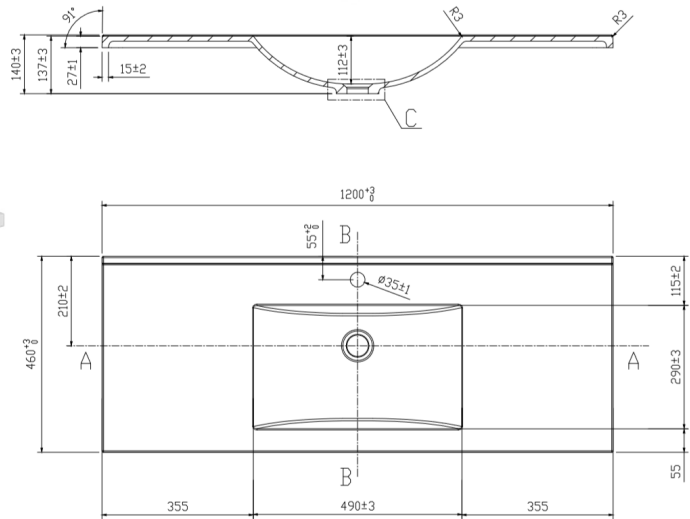

Locus 1200mm Vanity

Product Image	Technical Specification	
		

Description	
<p>Locus Wall Hung Vanity Cabinet Only 1200mm 2-Door 2-L/H Drawers</p>	
<p>NV203070</p>	<p>Gloss White</p>

Attributes
<ul style="list-style-type: none"> • C/P Flat D-Handles • Soft Close Drawers & Doors • Solid Back Panel • Gloss Paint Finish • Requires 40mm P&W • Fit with: • Neko Ceramic Top (w/overflow) • Neko Polymarble Top (no overflow) • Neko Quartz top + U/M basin(w/overflow)

*All dimensions are in millimeters and are subject to normal manufacturing variations. Actual dimensions should be checked prior to installation. Neko pursues a policy of continuing improvement in design and performance of its products. The right is therefore reserved to vary specifications without notice.

Polymarble Top 1200mm

Technical Specification

* Tap not included

Description

Polymarble Top Only to Suit 1200mm Neko Vanity 1TH

NV212215

White

Attributes

- 27mm thickness
- Gloss White Finish
- Require 40mm waste (not included)
- No overflow

*All dimensions are in millimeters and are subject to normal manufacturing variations. Actual dimensions should be checked prior to installation. Neko pursues a policy of continuing improvement in design and performance of its products. The right is therefore reserved to vary specifications without notice.