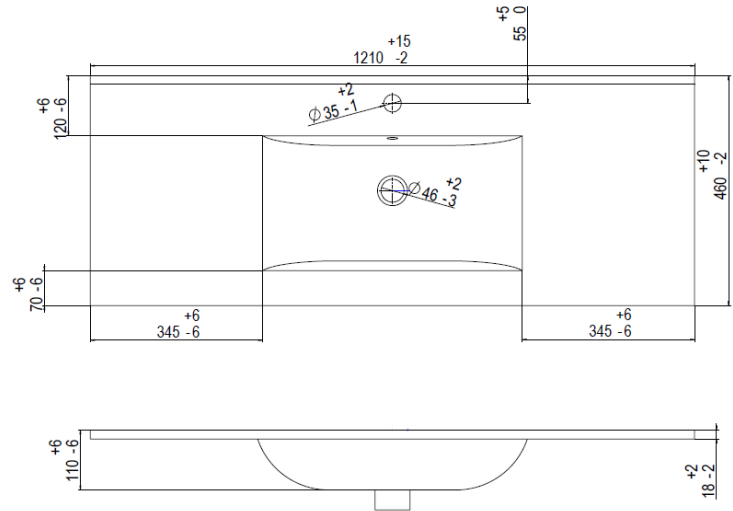

Ceramic Top 1200mm

Technical Specification

Description

Ceramic Top to suit 1200mm Neko Vanity 1TH

NV201450

White

Attributes

- 1 taphole
- With overflow
- Requires 40mm waste (not included)
- Warranty: 7/1 years

*All dimensions are in millimeters and are subject to normal manufacturing variations. Actual dimensions should be checked prior to installation. Neko pursues a policy of continuing improvement in design and performance of its products. The right is therefore reserved to vary specifications without notice.

Locus 1200mm Vanity

Product Image	Technical Specification
	

Description	Attributes
<p>Locus Wall Hung Vanity Cabinet Only 1200mm 2-Door 2-R/H Drawers</p> <p>NV203065 Gloss White</p>	<ul style="list-style-type: none"> • C/P Flat D-Handles • Soft Close Drawers & Doors • Solid Back Panel • Gloss Paint Finish • Requires 40mm P&W • Fit with: • Neko Ceramic Top (w/overflow) • Neko Polymarble Top (no overflow) • Neko Quartz top + U/M basin(w/overflow)