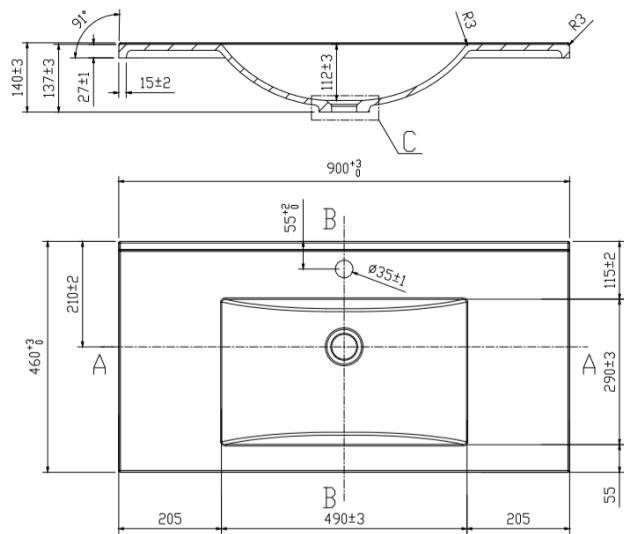

## Locus 900mm Vanity

Product Image	Technical Specification	
		

Description	
<p>Locus Wall Hung Vanity Cabinet Only 900mm 2-Door 2-L/H Drawers</p>	
<p><b>NV203060</b></p>	<p>Gloss White</p>

Attributes
<ul style="list-style-type: none"> <li>• C/P Flat D-Handles</li> <li>• Soft Close Drawers &amp; Doors</li> <li>• Solid Back Panel</li> <li>• Gloss Paint Finish</li> <li>• Requires 40mm P&amp;W</li> <li>• Fit with:</li> <li>• Neko Ceramic Top (w/overflow)</li> <li>• Neko Polymarble Top (no overflow)</li> <li>• Neko Quartz top + U/M basin(w/overflow)</li> </ul>

\*All dimensions are in millimeters and are subject to normal manufacturing variations. Actual dimensions should be checked prior to installation. Neko pursues a policy of continuing improvement in design and performance of its products. The right is therefore reserved to vary specifications without notice.

### Description

Polymarble Top Only to Suit 900mm Neko Vanity 1TH

**NV212210**

White

### Attributes

- 27mm thickness
- Gloss White Finish
- Require 40mm waste (not included)
- No overflow

\*All dimensions are in millimeters and are subject to normal manufacturing variations. Actual dimensions should be checked prior to installation. Neko pursues a policy of continuing improvement in design and performance of its products. The right is therefore reserved to vary specifications without notice.