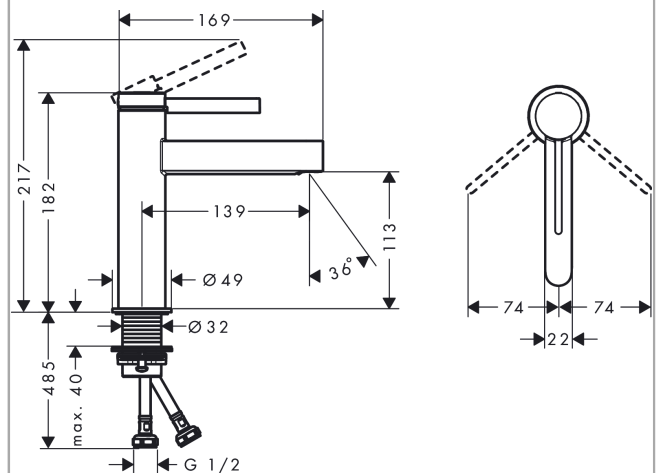

Finoris
Single lever basin mixer 110 without waste set
 Finish: **Chrome** Article Number: **76020003**

Description

product features

- ComfortZone 110
- projection: 139 mm
- spout height: 113 mm
- spray type: laminar spray
- ceramic cartridge
- temperature limitation adjustable
- suitable for continuous flow water heaters
- connection type: G 1/2 connections
- connection dimension: DN15

Technology

Design awards

reddot winner 2021

Certificates

Product image

Scale drawing

Flowchart