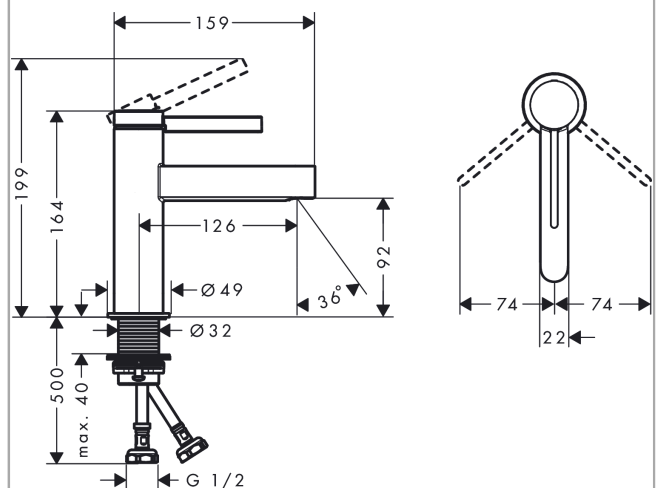

### Description

**product features**

- ComfortZone 100
- projection: 126 mm
- spout height: 92 mm
- spray type: laminar spray
- ceramic cartridge
- temperature limitation adjustable
- suitable for continuous flow water heaters
- connection type: G 1/2 connections
- connection dimension: DN15

### Scale drawing