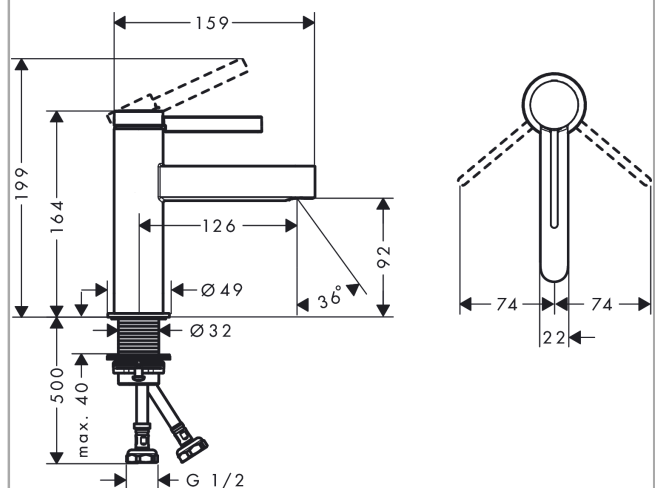

### Description

**product features**

- ComfortZone 100
- projection: 126 mm
- spout height: 92 mm
- spray type: laminar spray
- ceramic cartridge
- temperature limitation adjustable
- suitable for continuous flow water heaters
- connection type: G ½ connections
- connection dimension: DN15

### Scale drawing