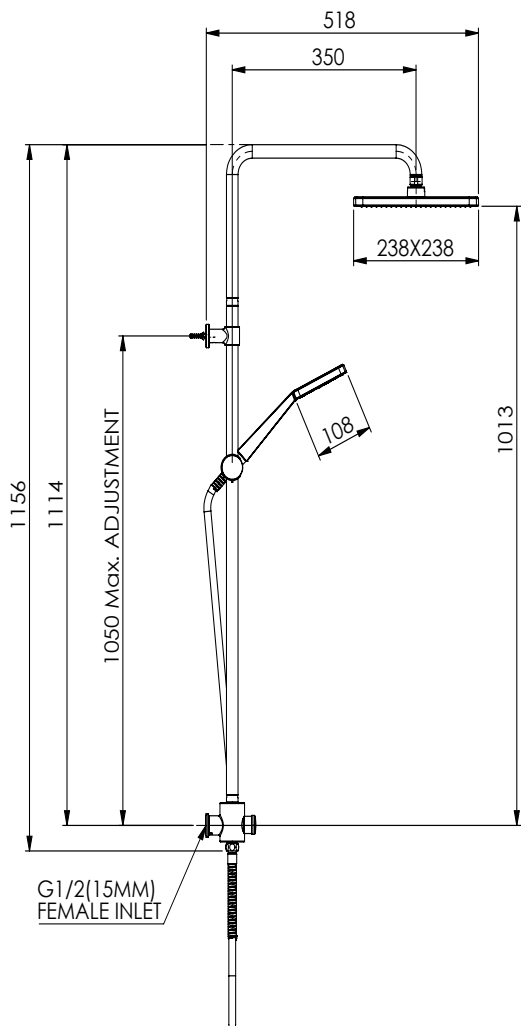

GLIDE SYNTRA

Twin Rail Shower

- 21290CP | Chrome
- 21290BN | Brushed Nickel
- 21290BB | Brushed Brass
- 21290MB | Matte Black
- 21290GM | Gun Metal

WELS 3 Star 9.0L/M | AP
 230mm² Single Function Overhead
 Single Function Handset