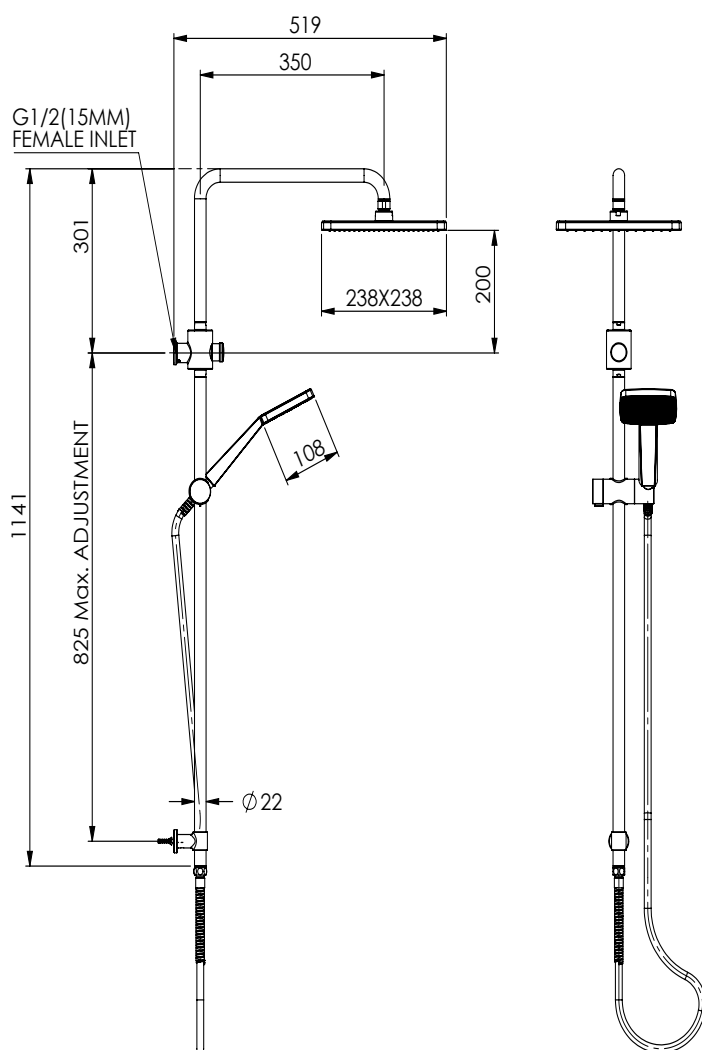

GLIDE SYNTRA

Twin Rail Shower

- 21290CP | Chrome
- 21290BN | Brushed Nickel
- 21290BB | Brushed Brass
- 21290MB | Matte Black
- 21290GM | Gun Metal

WELS 3 Star 9.0L/M | AP
 230mm² Single Function Overhead
 Single Function Handset

BOTTOM INLET

UPPER INLET

AU PHONE - 1800 244 487
 EMAIL - aussales@greenstapware.com
 WEBSITE - www.greenstapware.com.au

 **GREENS**
 where life meets water