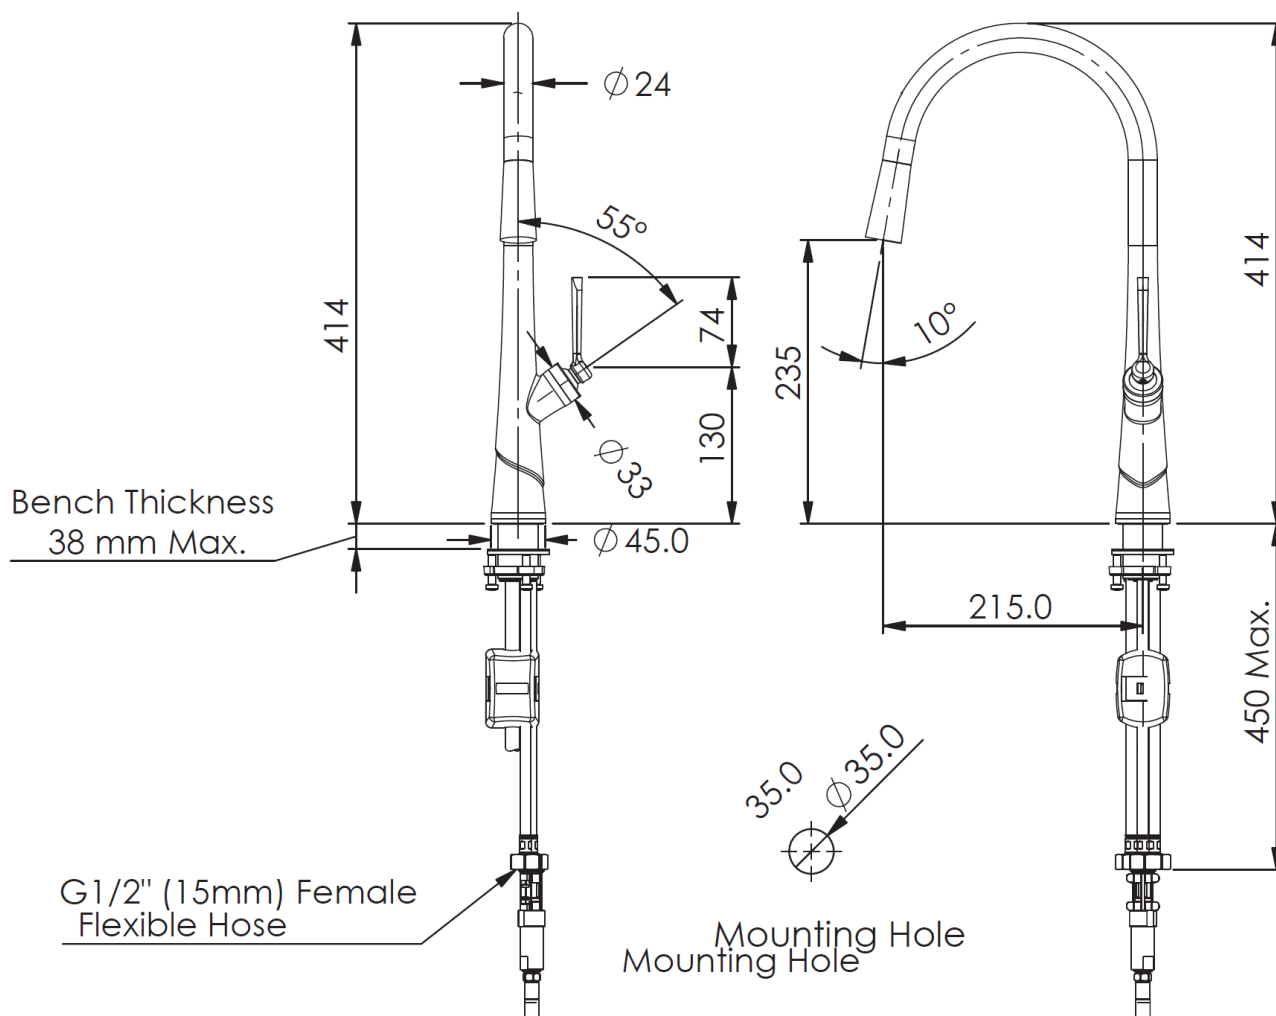

LUSTRO

Kontakt® Pull-Down Sink Mixer

- LF19580254CP | Chrome
- LF19580254BN | Brushed Nickel
- LF19580254BB | Brushed Brass
- LF19580254MB | Matte Black
- LF19580254GM | Gun Metal
- LF19580254BC | Brushed Copper

WELS 5 Star 6.0L/M | MP
Swivel Spout | Dual Function Spray
KONTACT® Technology

AU PHONE - 1800 244 487
EMAIL - ausales@greenstapware.com
WEBSITE - greenstapware.com.au

GREENS
where life meets water