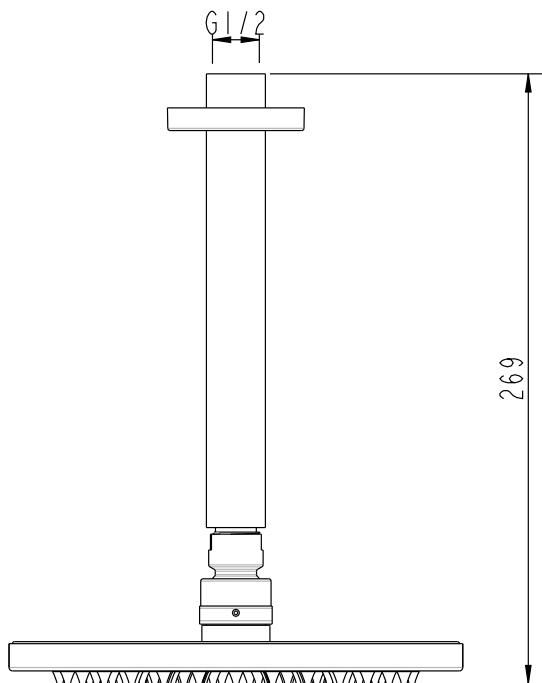

## BRASS ROUND VERTICAL SHOWER

WELS Rating 3 Star 8.0L/min

WELS Registration #S11437 (Chrome) #S11437(v) (Finishes)