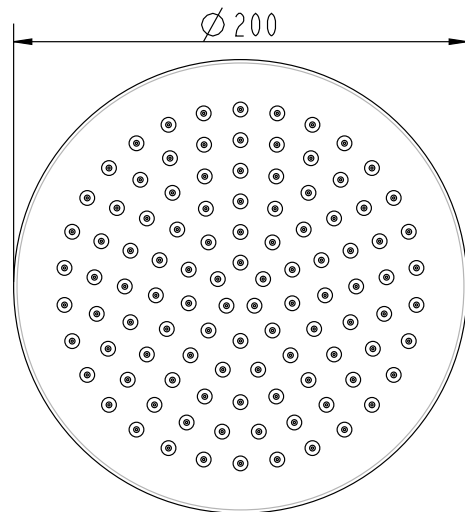

## BRASS ROUND VERTICAL SHOWER

WELS Rating 3 Star 8.0L/min

WELS Registration #S11437 (Chrome) #S11437(v) (Finishes)