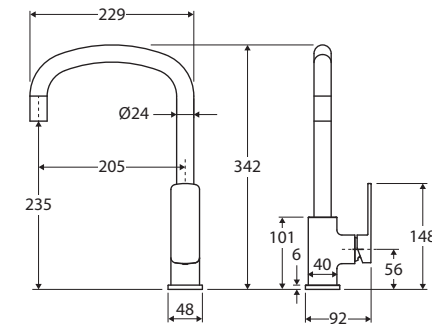

Tono® SINK MIXER

Features

- Designed for kitchen and laundry
- Extended arch outlet
- Swivel function
- High quality European cartridge (25 mm)
- PEX split-resistant hoses
- Made from eco-friendly lead-free brass*
- **WELS 6 Star rated, 4.5L/min**

Please note: This product may have a visible Fienza or Watermark logo.

*Defined as containing less than 0.25% lead.

Lead Free*

Available in

Chrome
233105

Electroplated
Matte Black
233105B

PVD
Brushed Nickel
233105BN

PVD
Gun Metal
233105GM

PVD
Urban Brass
233105UB

Cleaning & Care

- Regularly clean with mild soapy water using a microfibre cloth.
- In highly polluted or coastal locations, we recommend cleaning 2-3 times per week.
- Do not use harsh detergents, bleach, cream cleansers or citrus based cleaners. These substances are abrasive and will damage the surface.
- Do not use undue pressure and wipe in one direction only.

We aim to ensure that specifications are correct at the time of publication. All measurements are shown in millimetres. Always use measurements of actual product received for final specification as the technical drawing may contain differences. Due to printing limitations, physical colour may vary from the image shown. Fienza reserves the right to make modifications without prior notice.