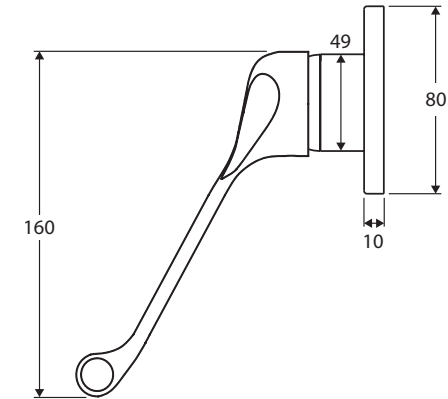

## WALL MIXER

### Features

- Can be installed to comply with AS1428.1
- Long handle for easy reach and operation
- Designed for shower and bath
- Made from solid brass
- 40 mm cartridge

**Please note:** This product may have a visible Fienza or Watermark logo.

While we aim to ensure specifications are correct at the time of publication, Fienza reserves the right to make modifications without prior notice. Physical colour may vary from image shown. All measurements are shown in millimetres. Always use physical product measurements for mark-ups and roughing-in as the technical drawing may differ from actual product received.