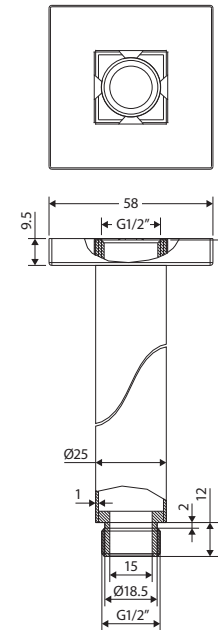

# Square SHOWER DROPPER

## Features

- Made from stainless steel
- Flange included
- Female 1/2" BSP thread

## Available in

		
Chrome 100 mm <b>422102</b>	Chrome 200 mm <b>422102A</b>	Chrome 300 mm <b>422102B</b>
		
Chrome 450 mm <b>422102C</b>	Chrome 600 mm <b>422102D</b>	Matte Black 300 mm <b>422115B</b>
		
		Matte Black 450 mm <b>422115C</b>

While we aim to ensure specifications are correct at the time of publication, Fienza reserves the right to make modifications without prior notice. Physical colour may vary from image shown. All measurements are shown in millimetres. Always use physical product measurements for mark-ups and roughing-in as the technical drawing may differ from actual product received.