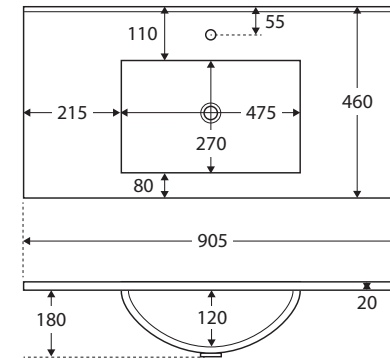

Dolce

FULL DEPTH CERAMIC BASIN-TOP 900MM

Features

- Rectangular bowl design
- 20 mm thick vitreous china
- Gloss white finish
- 3 mm tile lip
- 12 o'clock tap hole as standard (3 tap holes or no tap holes also available)
- Integrated overflow
- Chrome overflow ring included
- Requires 32 mm overflow waste (available separately)

Available in

1 tap hole
TCL90

3 tap hole
TCL90-3

No tap hole
TCL90-0

Cleaning & Care

- Wipe with a clean, soft cloth and mild soapy water or non-abrasive bathroom cleaner. Test in an inconspicuous area before cleaning the whole top.
- Avoid placing hot objects, such as hair straighteners, on any surface as these will cause discolouration and marking.
- Spills of hair dye, after-shave lotion, nail polish and remover, aerosol spray and other harsh chemicals should be removed immediately to prevent damage and discolouration. Clean immediately with mild soapy water using a clean, soft cloth.

We aim to ensure that specifications are correct at the time of publication. All measurements are shown in millimetres. For ceramic products, please allow +/- 10 mm tolerance for manufacturing variance. Always use measurements of actual product received for final specification as the technical drawing may contain differences. Due to printing limitations, physical colour may vary from the image shown. Fienza reserves the right to make modifications without prior notice.