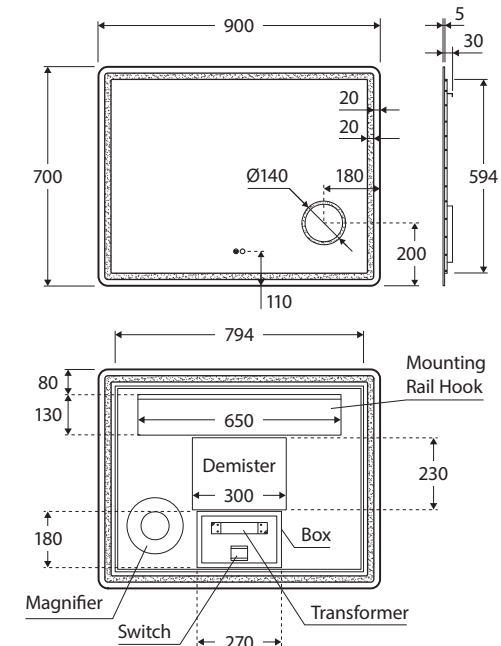

Deejay LED MIRROR 900MM

Features

- Built-in circular magnifying mirror with 3x magnification
- Adjustable colour temperature (6000, 4000 or 3000K)
- Built-in demister
- Illuminating touch sensors for light and demister
- 5 mm thick glass mirror with inset illuminated border
- Copper-free to prevent corrosion
- Includes wall mounting screws and anchor plugs
- Supplied in extra strong packaging for added protection
- 220-240V AC 50/60Hz
- IP44 rating
- SAA approved

Installation

Mirror must be installed by a licensed electrician in accordance with local regulations.

While we aim to ensure specifications are correct at the time of publication, Fienza reserves the right to make modifications without prior notice. Physical colour may vary from image shown. All measurements are shown in millimetres. Always use physical product measurements for mark-ups and roughing-in as the technical drawing may differ from actual product received.