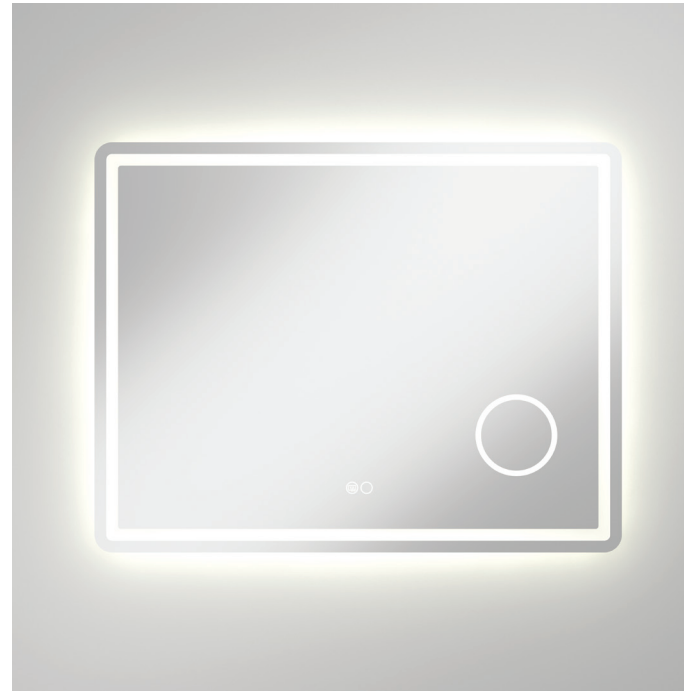

Deejay LED MIRROR 900MM

Features

- Built-in circular magnifying mirror with 3x magnification
- Adjustable colour temperature (6000, 4000 or 3000K)
- Built-in demister
- Illuminating touch sensors for light and demister
- 5 mm thick glass mirror with inset illuminated border
- Copper-free to prevent corrosion
- Includes wall mounting screws and anchor plugs
- Supplied in extra strong packaging for added protection
- 220-240V AC 50/60Hz
- IP44 rating
- SAA approved

Available in

900W x 700H mm

LED04-90

Adjustable Colour Temperature

Cleaning & Care

For best results, clean mirrors with a combination of 30% methylated spirits to 70% water and a soft, non-abrasive cloth designed for use on glass surfaces.