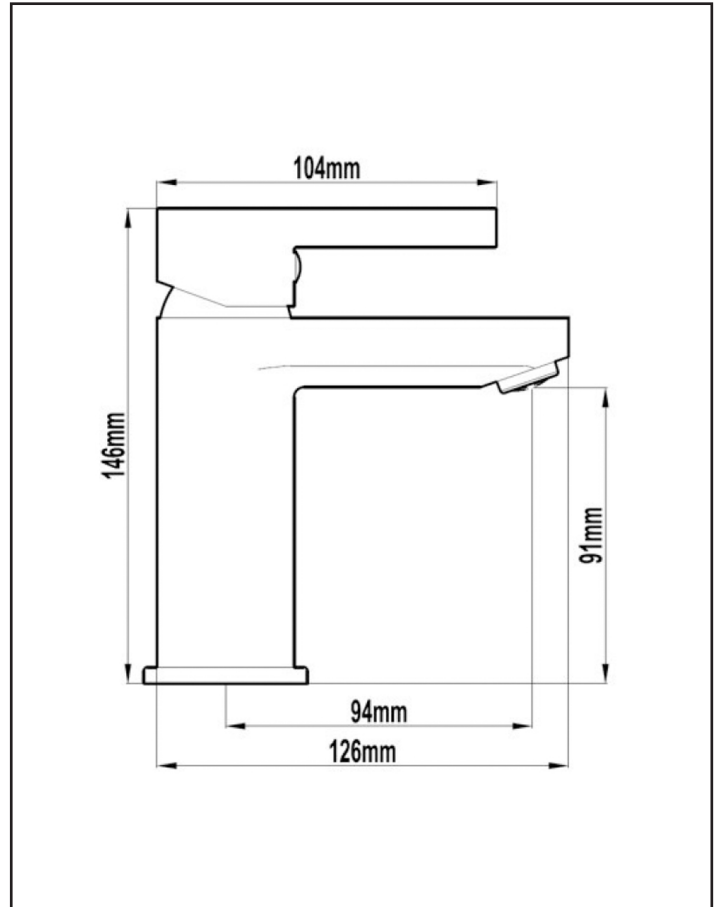

harmony

Enhance Newton 146 Basin Mixer 5 Star-6Lpm Matte Black

ENHANCE51005
Matte black
WELS 5 star - 6L per min