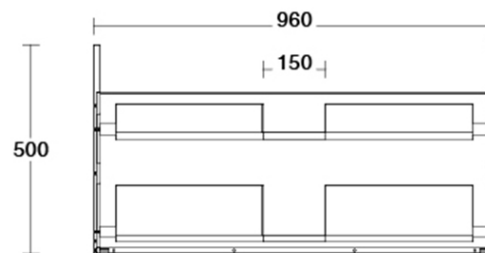

Front Section

*Please visit argentaust.com.au/warranty to view the full warranty

Note: All dimensions are in millimetres and are subject to normal manufacturing variations. Always use the physical product measurements for cut-outs and rough-ins as the technical details shown may differ from the actual product. Use acetic cured silicone sealant. Do not use epoxy type adhesives. Clean with damp cloth. Do not use abrasive cleaners, liquids or pastes.