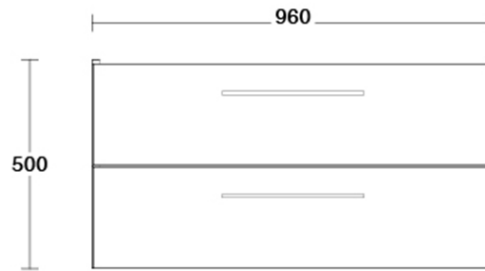

Technical Specification

Front Elevation