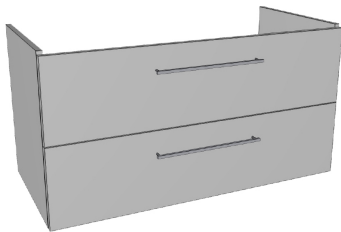

Avent 1000 Wall Cabinet 2 Drawer

Product Image

Product Details

Code: AV1000SWxx
Brand: Argent
Range: Avent
Warranty: 10 Years*

Additional Features

Required Product

Recommended Products

4156A201CB Avento 1000 Wall Basin
1TH No OF

Additional Notes

- Australian made
- Soft Close
- Multiple cabinet colour choices