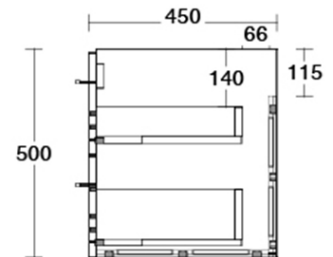

Side Section