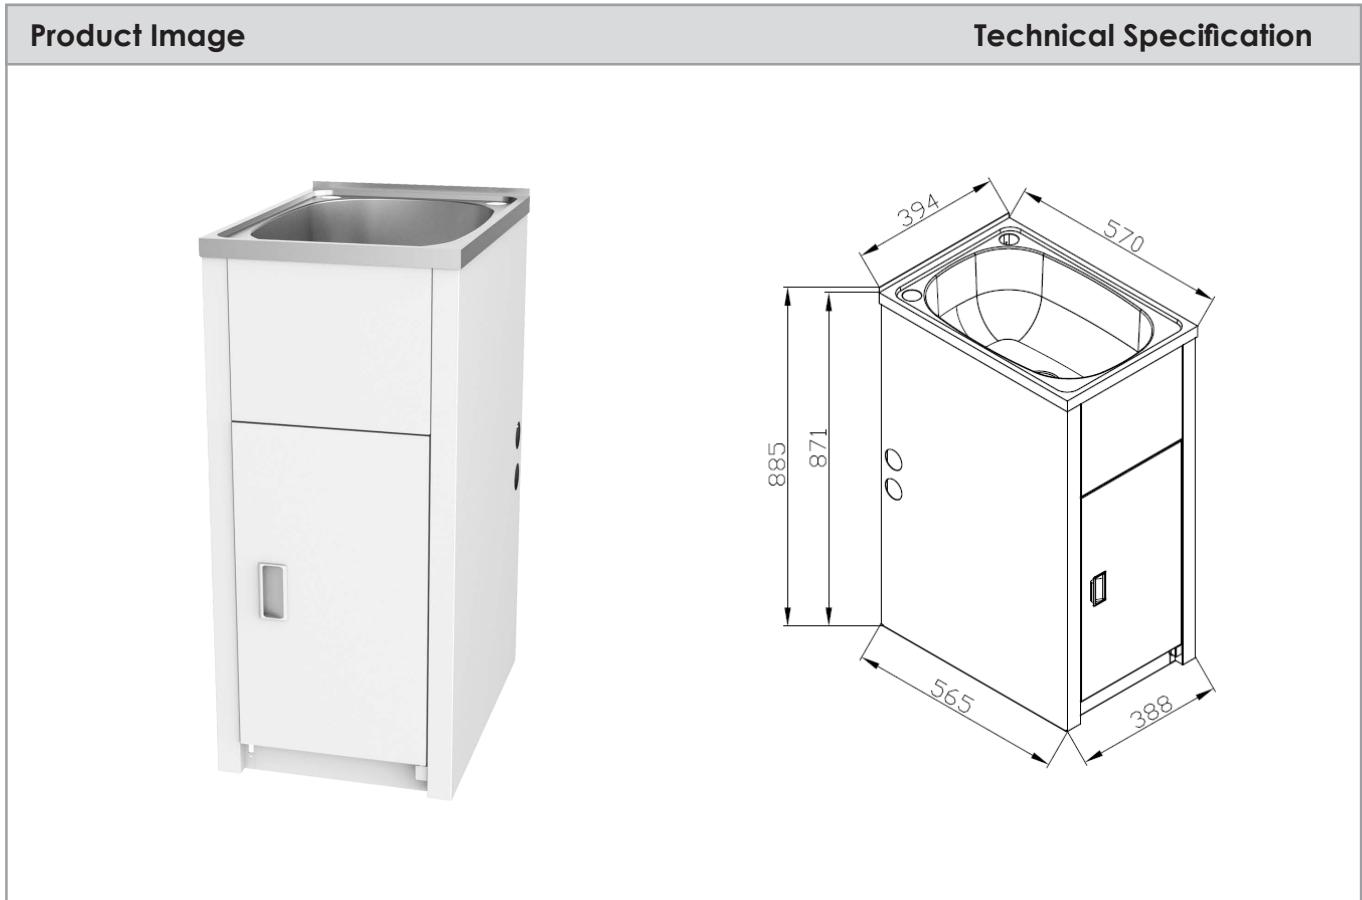

Sync 395 30L Compact Laundry Tub and Cabinet

| Description | |
|--|---|
| <p>YUSHI Sync 395 30L Standard Laundry Tub and Cabinet</p> | |
| YS65220 | Satin SS Sink with white cabinet |
| YS65221 | Satin SS Sink with white cabinet and overflow kit |

| Attributes |
|---|
| <ul style="list-style-type: none"> • 30L Stainless steel bowl • Powder coated steel cabinet • Reversible door hinge (prior installation) • Single bypass • 50mm plug & waste • Optional overflow kit rated at 16.2L/ min • 1 year warranty |

*All dimensions are in millimeters and are subject to normal manufacturing variations. Actual dimensions should be checked prior to installation. Neko pursues a policy of continuing improvement in design and performance of its products. The right is therefore reserved to vary specifications without notice.