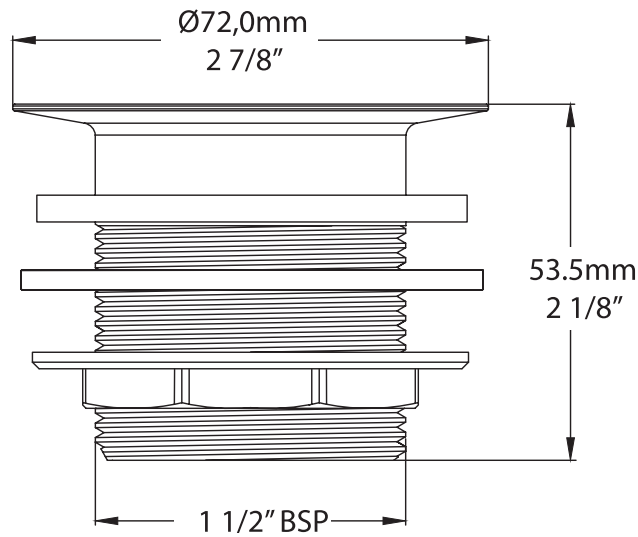

Bath waste products have been tested to a load rating of 100kg.

Any load above 100kg may affect the product warranty.

Kit 12 K-12-xx

*All measurements subject to +/-5% tolerance

- K-12-PC Polished Chrome, Chrom Poliert, Chrome Poli, Cromado brillante, Cromo Lucidato
- K-12-PN Polished Nickel, Nickel Poliert, Nickel Poli, Niquel Brillante, Nickel Lucidato
- K-12-PB Polished Brass, Messing Poliert, Laiton Poli, Latón Pulido, Ottone Lucidato
- K-12-BN Brushed Nickel, Nickel Gebürstet, Nickel Brossé, Niquel Satinado, Nickel Spazzolato
- K-12-BK Matt Black, Matt Schwarz, Noir Mat, Negro Mate, Opaco Nero
- K-12-MW Matt White, Matt Weiß, Blanc Mat, Blanco Mate, Opaco Bianco
- K-12-WH White Metal, Metall Weiß, Métal Blanc, Metal Blanco, Metallo Bianco