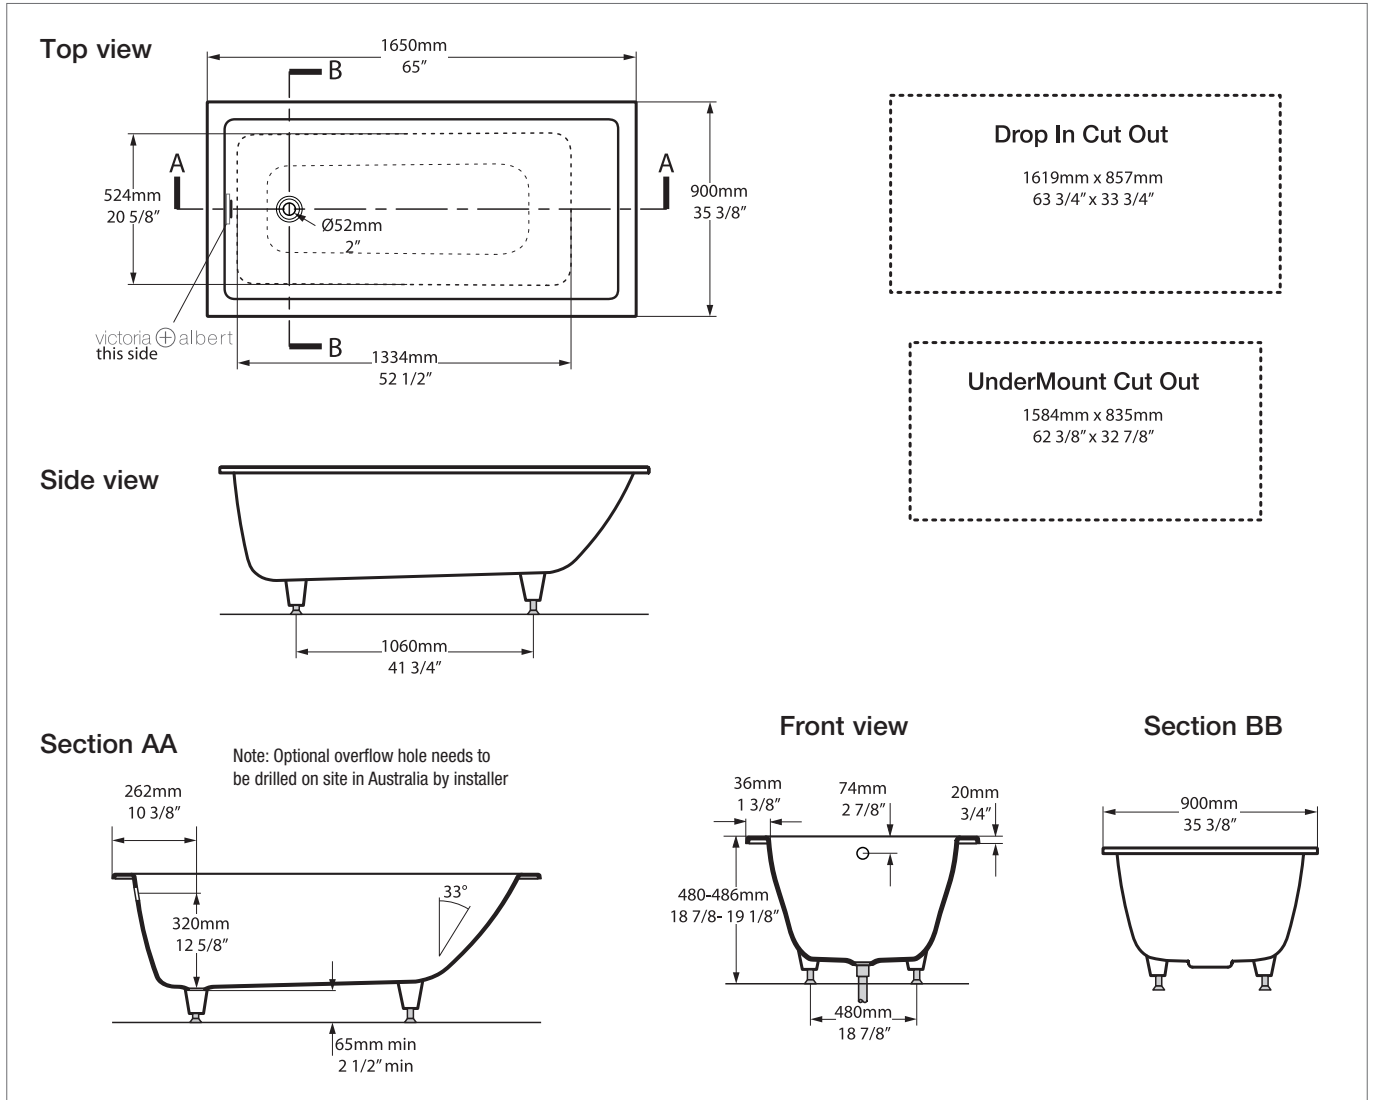

Note: All baths in Australia come standard **without** an overflow.

Kaldera 6 KAL6-N-SW-NO

Qc rich in Volcanic Limestone™

BV-2.1_0047(B)

Recommended wastes: K-12-xx

*All measurements subject to +/-5% tolerance
 *Overflow hole not drilled