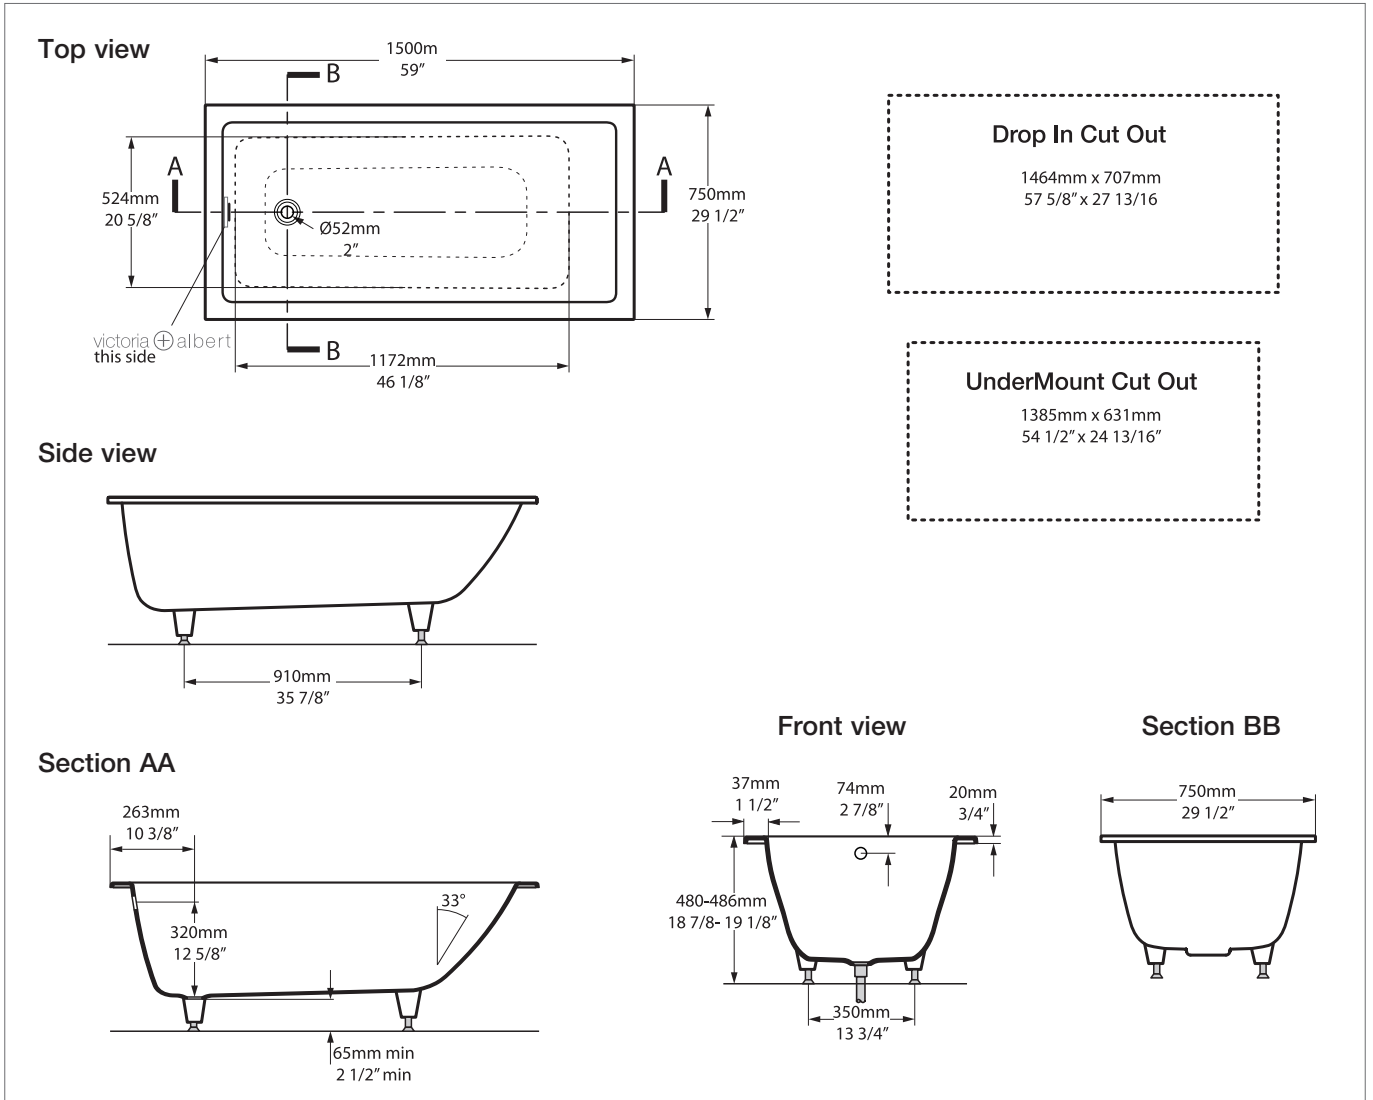

Note: All baths in Australia come standard **without** an overflow.

Kaldera 4 KAL4-N-SW-NO

Qc rich in Volcanic Limestone™

BV-2.1_0045(A)

Recommended wastes: K-12-xx

*All measurements subject to +/-5% tolerance
*Overflow hole not drilled