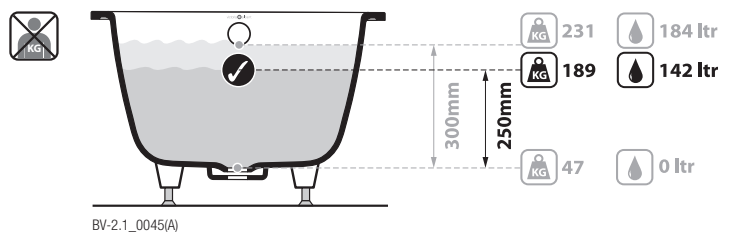

Note: All baths in Australia come standard **without** an overflow.

Kaldera 4 KAL4-N-SW-NO

Qc rich in Volcanic Limestone™

BV-2.1_0045(A)

Recommended wastes: K-12-xx

*All measurements subject to +/-5% tolerance
*Overflow hole not drilled