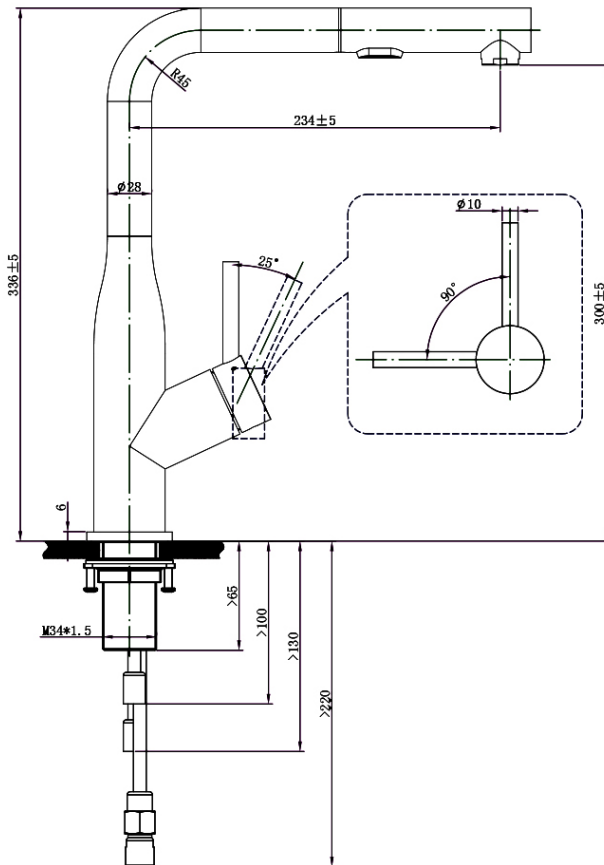

**Additional Features**

**Technical Specification**

**Required Product**

**Recommended Products**

**Additional Notes**

- Stainless Steel 304 Grade
- 35mm Ceramic Cartridge
- 360 Degree Swivel Range

\*Please visit [argentaust.com.au/warranty](http://argentaust.com.au/warranty) to view the full warranty

Note: All dimensions are in millimetres and are subject to normal manufacturing variations. Always use the physical product measurements for cut-outs and rough-ins as the technical details shown may differ from the actual product. Use acetic cured silicone sealant. Do not use epoxy type adhesives. Clean with damp cloth. Do not use abrasive cleaners, liquids or pastes.