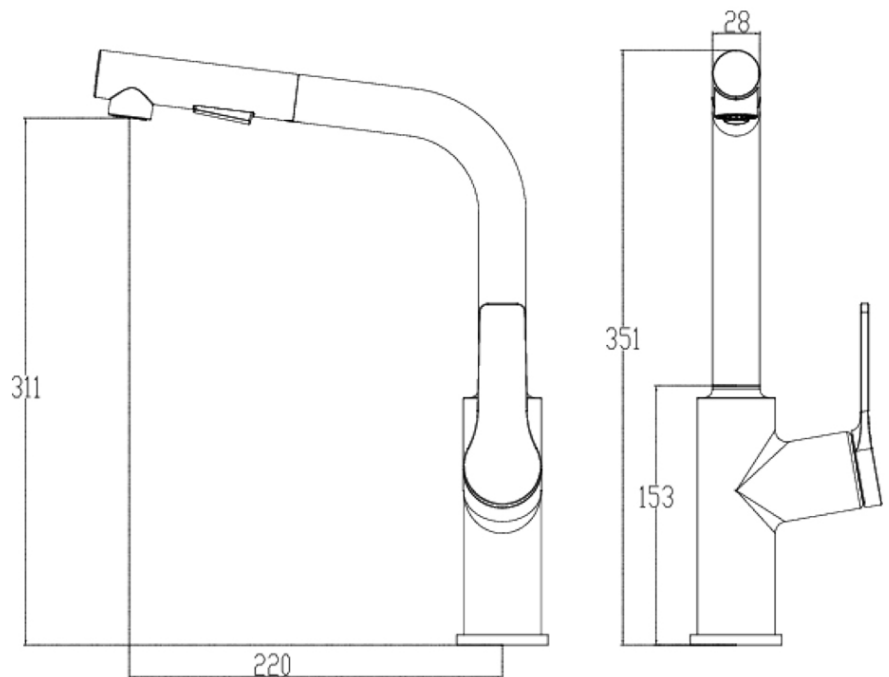

Architectura S Kitchen Mixer Pull Out Spray

Brushed Gold

Product Image

Product Details

Code:	TVK0217285
Brand:	Villeroy & Boch
Range:	Architectura
Warranty:	15 Years*
WELS:	5 Star 5.0 LPM, Reg #: T38484

Additional Features

Technical Specification

Required Product

Recommended Products

Additional Notes

- 35mm Ceramic Cartridge
- 360 Degree Swivel Range

*Please visit argentaust.com.au/warranty to view the full warranty

Note: All dimensions are in millimetres and are subject to normal manufacturing variations. Always use the physical product measurements for cut-outs and rough-ins as the technical details shown may differ from the actual product. Use acetic cured silicone sealant. Do not use epoxy type adhesives. Clean with damp cloth. Do not use abrasive cleaners, liquids or pastes.