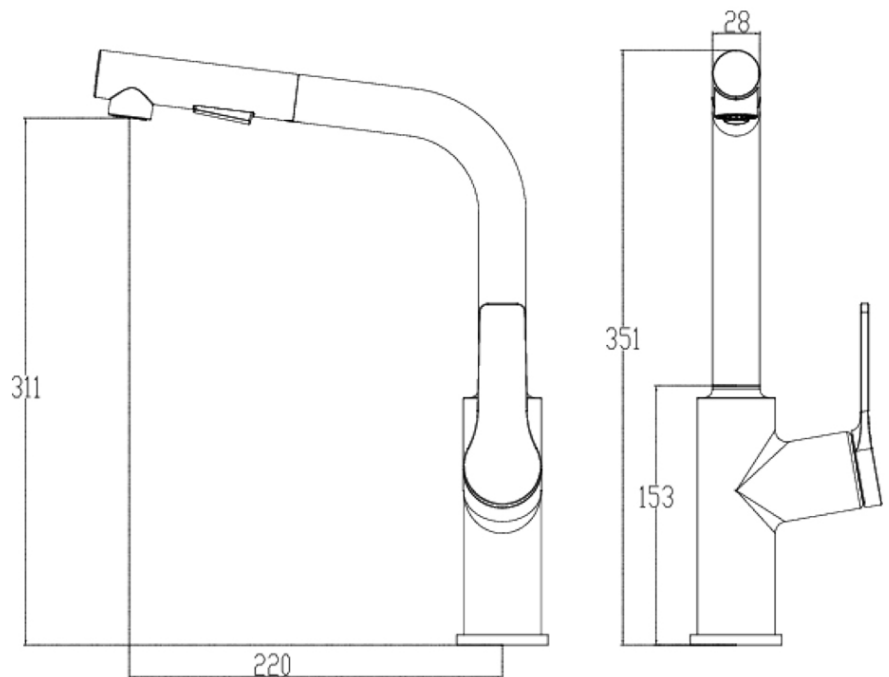

Architectura S Kitchen Mixer Pull Out Spray

Brushed Nickel

Product Image

Product Details

Code:	TVK0217280
Brand:	Villeroy & Boch
Range:	Architectura
Warranty:	15 Years*
WELS:	5 Star 5.0 LPM, Reg #: T38482

Additional Features

Technical Specification

Required Product

Recommended Products

Additional Notes

- 35mm Ceramic Cartridge
- 360 Degree Swivel Range

*Please visit argentaust.com.au/warranty to view the full warranty

Note: All dimensions are in millimetres and are subject to normal manufacturing variations. Always use the physical product measurements for cut-outs and rough-ins as the technical details shown may differ from the actual product. Use acetic cured silicone sealant. Do not use epoxy type adhesives. Clean with damp cloth. Do not use abrasive cleaners, liquids or pastes.