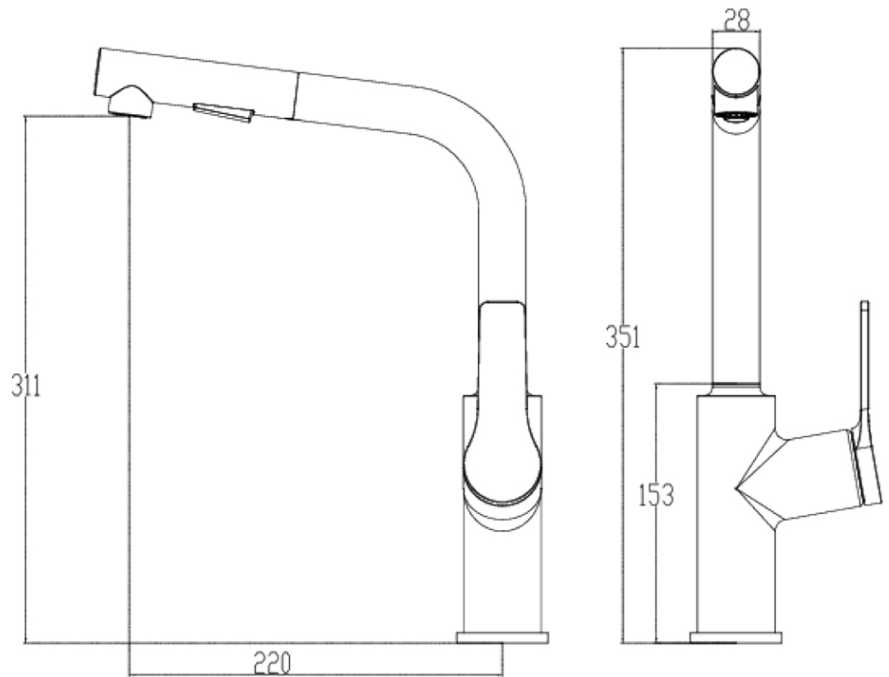

Architectura S Kitchen Mixer Pull Out Spray

Matte Black

Product Image

Product Details

Code:	TVK0217295
Brand:	Villeroy & Boch
Range:	Architectura
Warranty:	15 Years*
WELS:	5 Star 5.0 LPM, Reg #: T38483

Additional Features

Technical Specification

Required Product

Recommended Products

Additional Notes

- 35mm Ceramic Cartridge
- 360 Degree Swivel Range

*Please visit argentaust.com.au/warranty to view the full warranty

Note: All dimensions are in millimetres and are subject to normal manufacturing variations. Always use the physical product measurements for cut-outs and rough-ins as the technical details shown may differ from the actual product. Use acetic cured silicone sealant. Do not use epoxy type adhesives. Clean with damp cloth. Do not use abrasive cleaners, liquids or pastes.