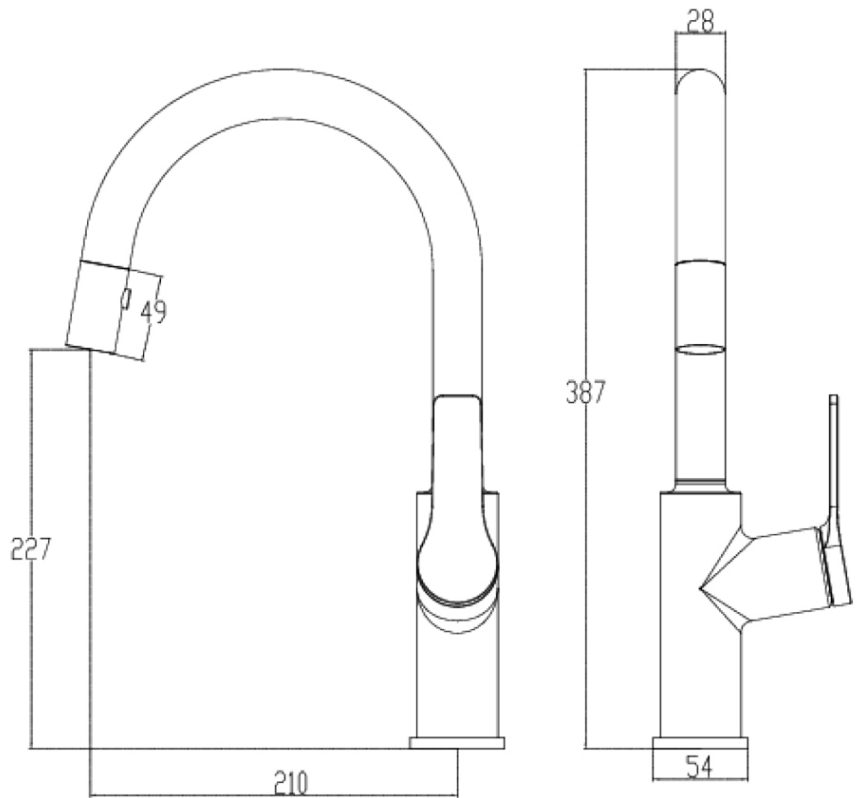

Architectura Kitchen Mixer Pull Out Spray

Brushed Gold

Product Image

Product Details

Code: TVK0216185
Brand: Villeroy & Boch
Range: Architectura
Warranty: 15 Years*
WELS: 5 Star 6.0 LPM, Reg #: T38395

Additional Features

Technical Specification

Required Product

Recommended Products

Additional Notes

- 35mm Ceramic Cartridge
- 360 Degree Swivel Range

*Please visit argentaust.com.au/warranty to view the full warranty

Note: All dimensions are in millimetres and are subject to normal manufacturing variations. Always use the physical product measurements for cut-outs and rough-ins as the technical details shown may differ from the actual product. Use acetic cured silicone sealant. Do not use epoxy type adhesives. Clean with damp cloth. Do not use abrasive cleaners, liquids or pastes.