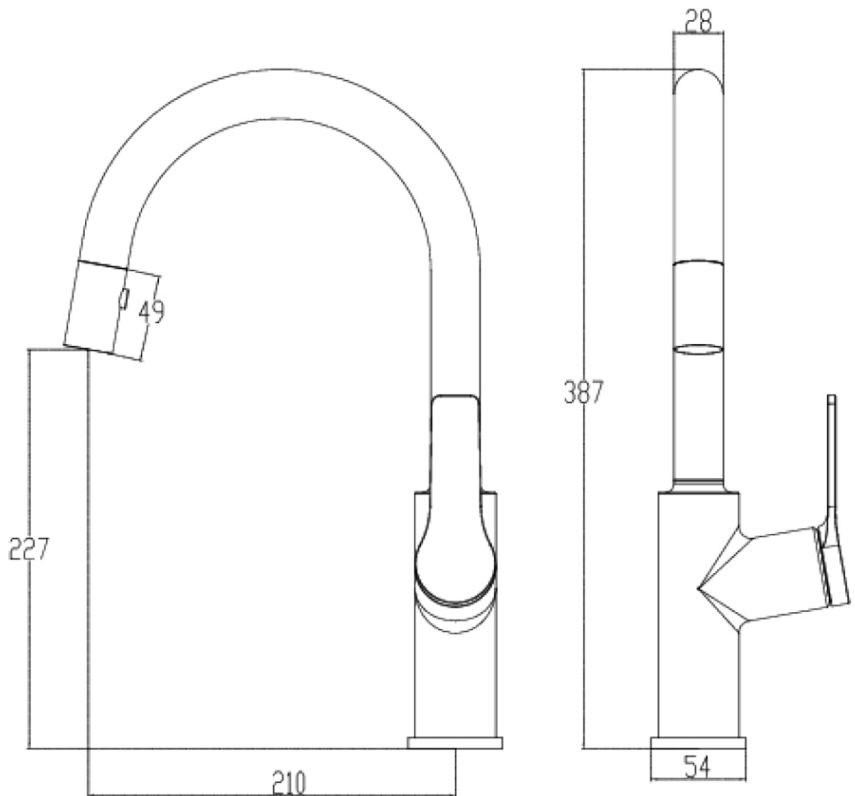

**Additional Features**

**Technical Specification**

**Required Product**

**Recommended Products**

**Additional Notes**

- 35mm Ceramic Cartridge
- 360 Degree Swivel Range

\*Please visit [argentaust.com.au/warranty](http://argentaust.com.au/warranty) to view the full warranty

*Note: All dimensions are in millimetres and are subject to normal manufacturing variations. Always use the physical product measurements for cut-outs and rough-ins as the technical details shown may differ from the actual product. Use acetic cured silicone sealant. Do not use epoxy type adhesives. Clean with damp cloth. Do not use abrasive cleaners, liquids or pastes.*