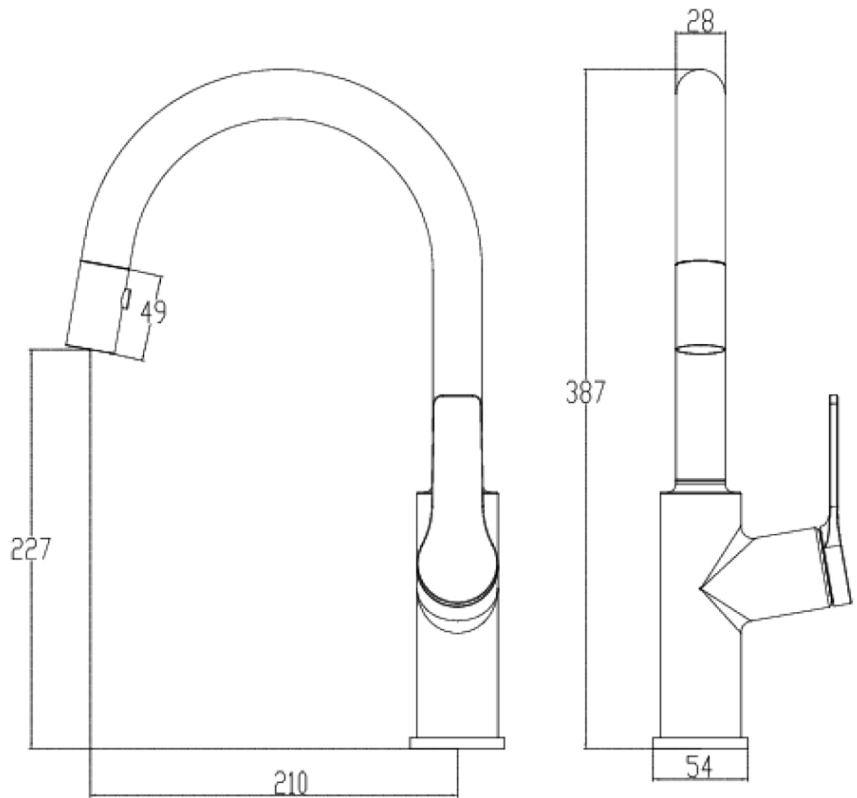

**Additional Features**

**Technical Specification**

**Required Product**

**Recommended Products**

**Additional Notes**

- 35mm Ceramic Cartridge
- 360 Degree Swivel Range

\*Please visit [argentaust.com.au/warranty](http://argentaust.com.au/warranty) to view the full warranty

*Note: All dimensions are in millimetres and are subject to normal manufacturing variations. Always use the physical product measurements for cut-outs and rough-ins as the technical details shown may differ from the actual product. Use acetic cured silicone sealant. Do not use epoxy type adhesives. Clean with damp cloth. Do not use abrasive cleaners, liquids or pastes.*