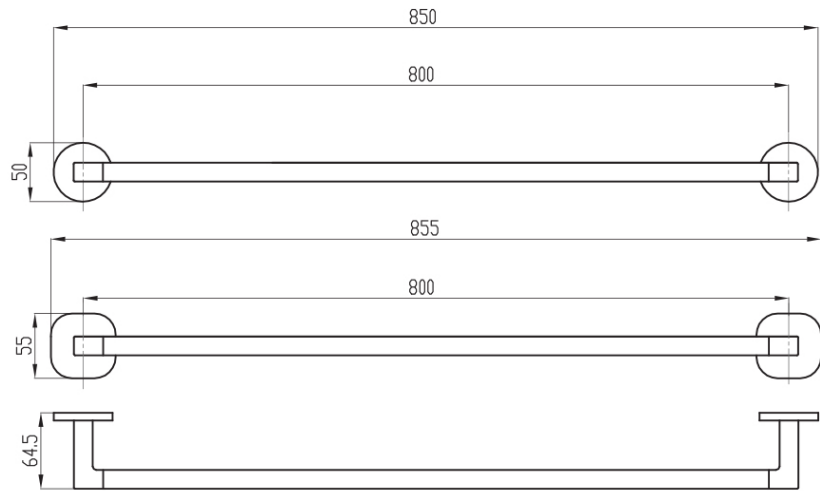

Architectura 800mm Towel Rail

Matte Black

Product Image

Includes Round & Soft Square Flanges

Product Details

Code: TVA1550395
Brand: Villeroy & Boch
Range: Architectura
Warranty: *

Additional Features

Required Product

Recommended Products

Additional Notes

- Round Backing Flange & Soft Square Backing Flange included
- Triple Fixing

*Please visit argentaust.com.au/warranty to view the full warranty

Technical Specification

Note: All dimensions are in millimetres and are subject to normal manufacturing variations. Always use the physical product measurements for cut-outs and rough-ins as the technical details shown may differ from the actual product. Use acetic cured silicone sealant. Do not use epoxy type adhesives. Clean with damp cloth. Do not use abrasive cleaners, liquids or pastes.