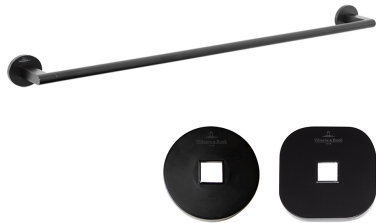

Architectura 800mm Towel Rail

Matte Black

Product Image

Includes Round & Soft Square Flanges

Product Details

Code: TVA1550395
Brand: Villeroy & Boch
Range: Architectura
Warranty: *

Additional Features

Required Product

Recommended Products

Additional Notes

- Round Backing Flange & Soft Square Backing Flange included
- Triple Fixing

*Please visit argentaust.com.au/warranty to view the full warranty

Technical Specification