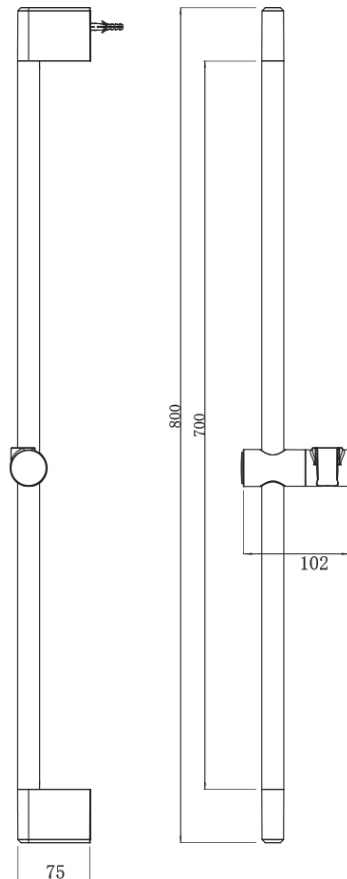

# Architectura Style Trio 110/800 Rail set

Product Image	Product Details
---------------	-----------------

<p><b>SKU:</b>                  Brand:                  Range:                  Warranty:                  WELS:</p>	<p><b>VSR05061B</b>                  Villeroy &amp; Boch                  Architectura Style                  15 Years                  3 Star 9 LPM, Reg #: S14462</p>
--	---

Additional Features	Technical Specification
---------------------	-------------------------

**Required Product**

**Recommended Products**

**Additional Notes**  
 \* Easy Clean Silicon Nozzles

*Note: All dimensions are in millimetres and are subject to normal manufacturing variations. Always use the physical product measurements for cut-outs and rough-ins as the technical details shown may differ from the actual product. Use acetic cured silicone sealant. Do not use epoxy type adhesives. Clean with damp cloth. Do not use abrasive cleaners, liquids or pastes.*