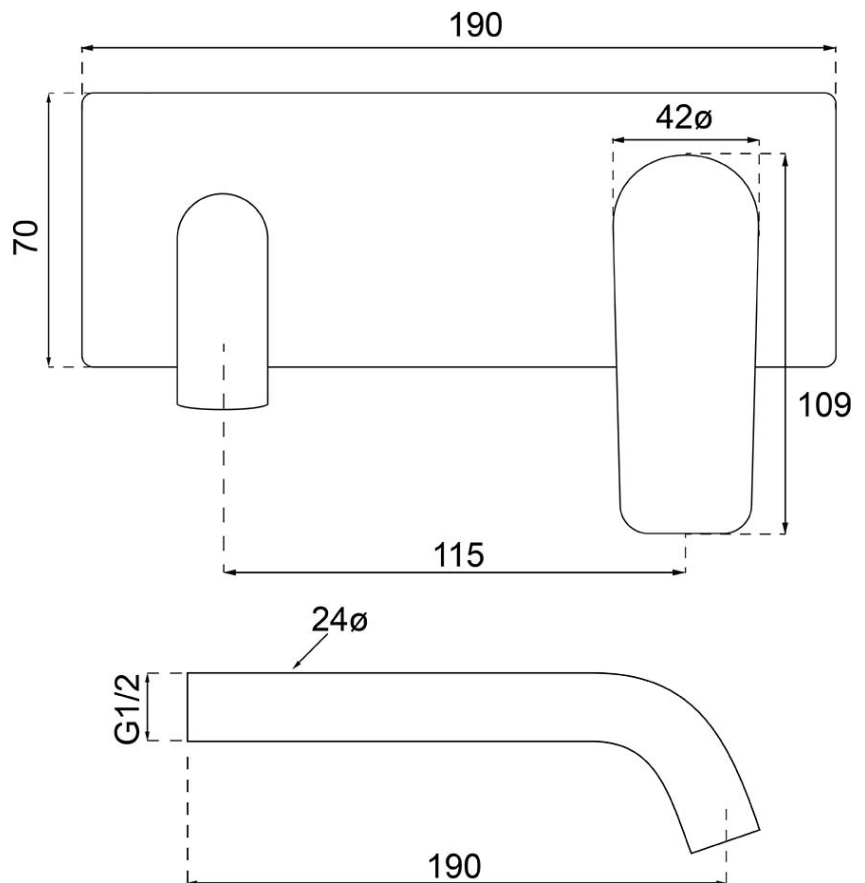

Additional Features **Technical Specification**

Required Product
ColourChoice TVW0035161

Recommended Products

Additional Notes

- 115mm Centres
- 35mm Ceramic Cartridge
- Spout Can Be Positioned On The Left Hand Side Of The Mixer Only

Installation Instructions

- NOT COMPATIBLE WITH UNIVERSAL BODY
- ONLY USE COLOURCHOICE BODY TVW0035161