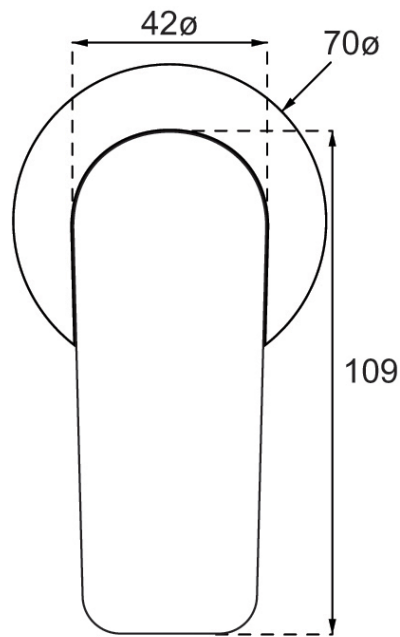

Installation Instructions

- NOT COMPATIBLE WITH UNIVERSAL BODY
- ONLY USE COLOURCHOICE BODY TVS0033161

*Please visit argentaust.com.au/warranty to view the full warranty

Note: All dimensions are in millimetres and are subject to normal manufacturing variations. Always use the physical product measurements for cut-outs and rough-ins as the technical details shown may differ from the actual product. Use acetic cured silicone sealant. Do not use epoxy type adhesives. Clean with damp cloth. Do not use abrasive cleaners, liquids or pastes.