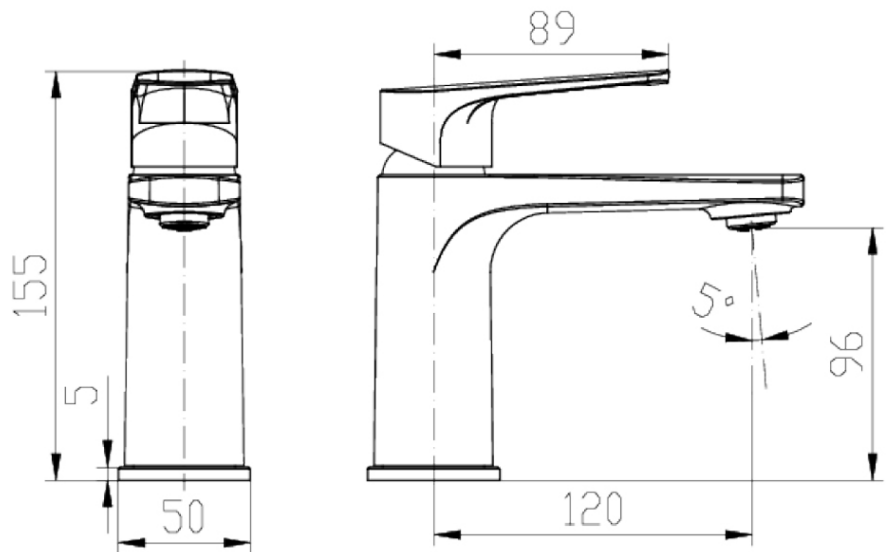

O.Novo Style Basin Mixer

Brushed Nickel

Product Image

Product Details

Code: TVW1163580
Brand: Villeroy & Boch
Range: O.Novo Style
Warranty: 15 Years*
WELS: 6 Star 4.5 LPM, Reg #: T37241

Additional Features

Technical Specification

Required Product

Recommended Products

Additional Notes

- 35mm Ceramic Cartridge

*Please visit argentaust.com.au/warranty to view the full warranty

Note: All dimensions are in millimetres and are subject to normal manufacturing variations. Always use the physical product measurements for cut-outs and rough-ins as the technical details shown may differ from the actual product. Use acetic cured silicone sealant. Do not use epoxy type adhesives. Clean with damp cloth. Do not use abrasive cleaners, liquids or pastes.