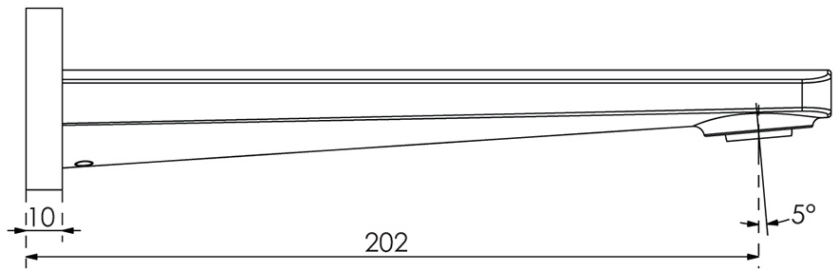

Soho Bath Spout

Matte Black

Product Image

Product Details

Code:	TVT336095B
Brand:	Villeroy & Boch
Range:	Soho
Warranty:	15 Years*
WELS:	N/A

Additional Features

Technical Specification

*Please visit argentaust.com.au/warranty to view the full warranty

Note: All dimensions are in millimetres and are subject to normal manufacturing variations. Always use the physical product measurements for cut-outs and rough-ins as the technical details shown may differ from the actual product. Use acetic cured silicone sealant. Do not use epoxy type adhesives. Clean with damp cloth. Do not use abrasive cleaners, liquids or pastes.