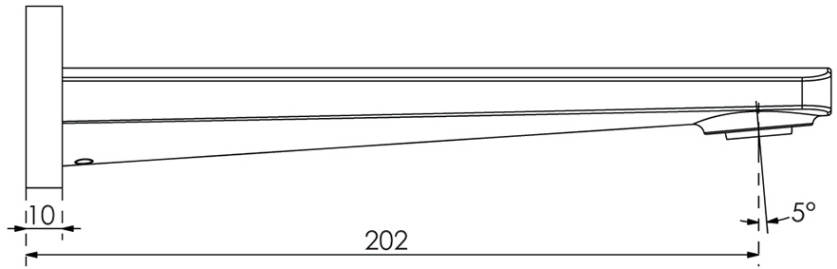

Soho Bath Spout

Product Image

Product Details

Code:	TVT336061B
Brand:	Villeroy & Boch
Range:	Soho
Warranty:	15 Years*
WELS:	N/A

Additional Features

Technical Specification

*Please visit argentaust.com.au/warranty to view the full warranty

Note: All dimensions are in millimetres and are subject to normal manufacturing variations. Always use the physical product measurements for cut-outs and rough-ins as the technical details shown may differ from the actual product. Use acetic cured silicone sealant. Do not use epoxy type adhesives. Clean with damp cloth. Do not use abrasive cleaners, liquids or pastes.