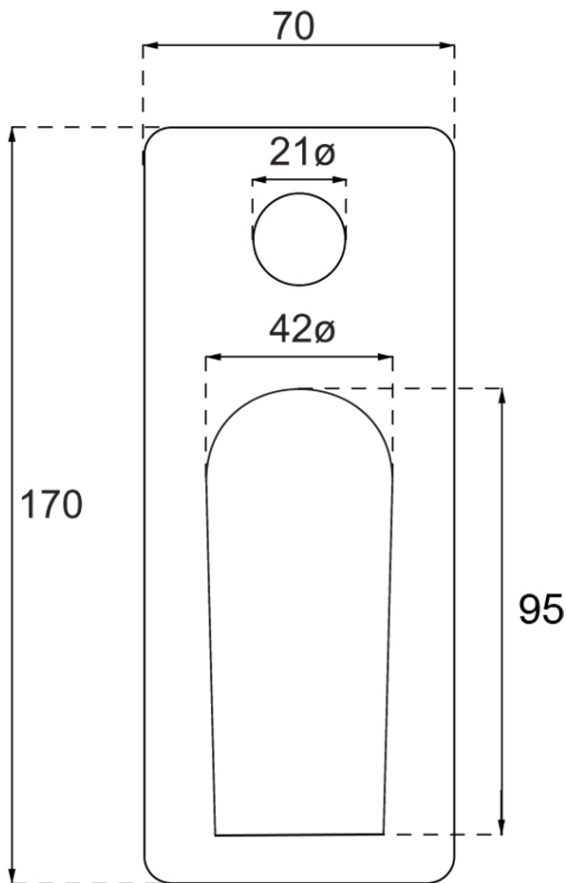

**Technical Specification**

**Required Product**  
TVT0055161

**Recommended Products**

**Additional Notes**

- 35mm Ceramic Cartridge
- Push Button Diverter Activation

**Installation Instructions**

- \* NOT COMPATIBLE WITH UNIVERSAL BODY
- \* ONLY USE COLOURCHOICE BODY TVT0055161

\*Please visit [argentaust.com.au/warranty](http://argentaust.com.au/warranty) to view the full warranty

*Note: All dimensions are in millimetres and are subject to normal manufacturing variations. Always use the physical product measurements for cut-outs and rough-ins as the technical details shown may differ from the actual product. Use acetic cured silicone sealant. Do not use epoxy type adhesives. Clean with damp cloth. Do not use abrasive cleaners, liquids or pastes.*