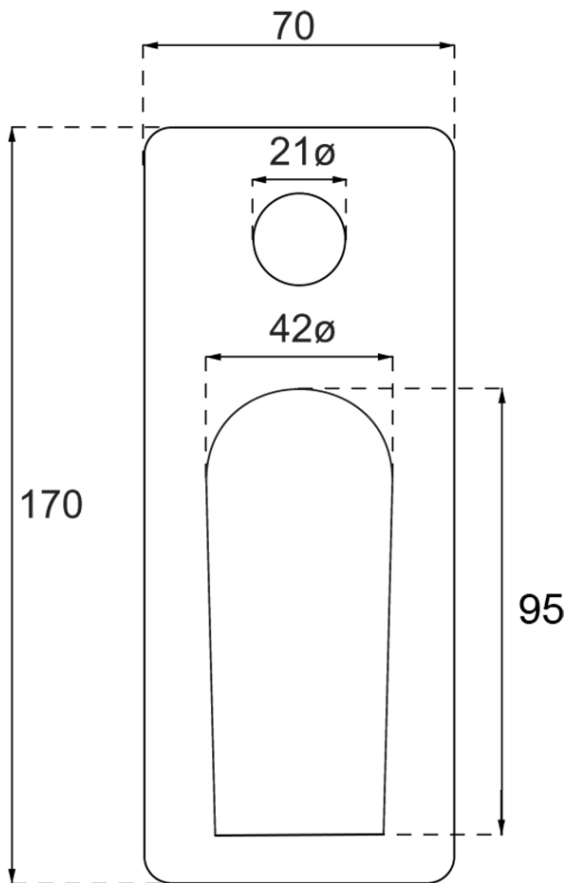

Soho Soft Rectangular Diverter Mixer Trim

Brushed Nickel

Product Image

Product Details

Code:	TVT33780XB
Brand:	Villeroy & Boch
Range:	Soho
Warranty:	15 Years*
WELS:	N/A

Additional Features

Technical Specification

<p>Required Product TVT0055161</p> <p>Recommended Products</p>
--

<p>Additional Notes</p> <ul style="list-style-type: none"> • 35mm Ceramic Cartridge • Push Button Diverter Activation <p>Installation Instructions</p> <p>* NOT COMPATIBLE WITH UNIVERSAL BODY</p> <p>* ONLY USE COLOURCHOICE BODY TVT0055161</p>

*Please visit argentaust.com.au/warranty to view the full warranty

Note: All dimensions are in millimetres and are subject to normal manufacturing variations. Always use the physical product measurements for cut-outs and rough-ins as the technical details shown may differ from the actual product. Use acetic cured silicone sealant. Do not use epoxy type adhesives. Clean with damp cloth. Do not use abrasive cleaners, liquids or pastes.