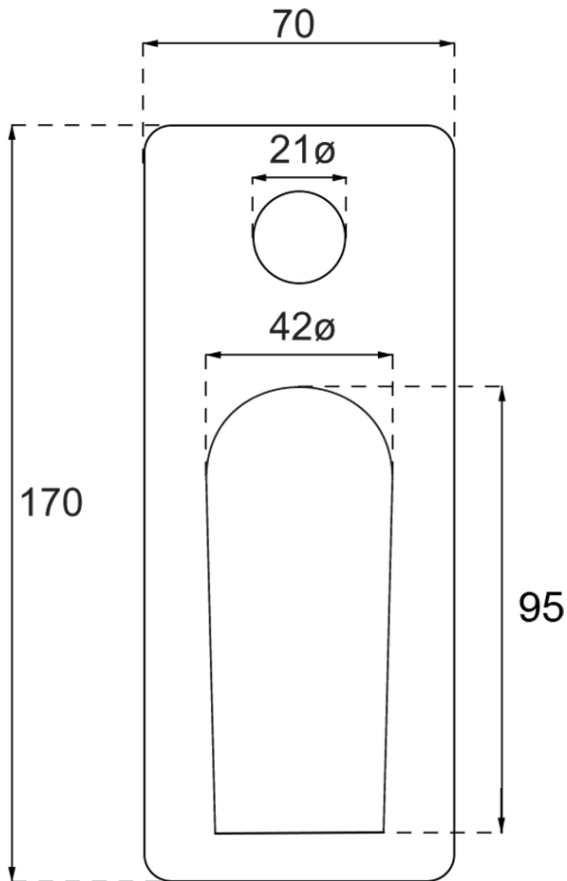

# Soho Soft Rectangular Diverter Mixer Trim

Matte Black

**Product Image** **Product Details**

**Code:** TVT33795XB  
**Brand:** Villeroy & Boch  
**Range:** Soho  
**Warranty:** 15 Years\*  
**WELS:** N/A

**Additional Features** **Technical Specification**

**Required Product**  
 TVT0055161

**Recommended Products**

**Additional Notes**

- 35mm Ceramic Cartridge
- Push Button Diverter Activation

**Installation Instructions**

- \* NOT COMPATIBLE WITH UNIVERSAL BODY
- \* ONLY USE COLOURCHOICE BODY TVT0055161

\*Please visit [argentaust.com.au/warranty](http://argentaust.com.au/warranty) to view the full warranty

*Note: All dimensions are in millimetres and are subject to normal manufacturing variations. Always use the physical product measurements for cut-outs and rough-ins as the technical details shown may differ from the actual product. Use acetic cured silicone sealant. Do not use epoxy type adhesives. Clean with damp cloth. Do not use abrasive cleaners, liquids or pastes.*