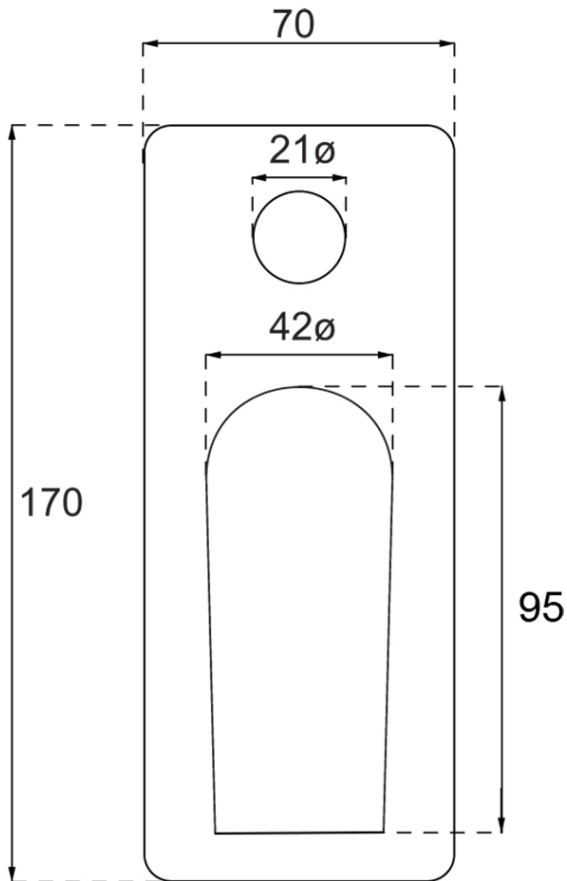

Soho Soft Rectangular Diverter Mixer Trim

Product Image

Product Details

Code:	TVT33761XB
Brand:	Villeroy & Boch
Range:	Soho
Warranty:	15 Years*
WELS:	N/A

Additional Features

Technical Specification

Required Product
TVT0055161

Recommended Products

Additional Notes

- 35mm Ceramic Cartridge
- Push Button Diverter Activation

Installation Instructions

- * NOT COMPATIBLE WITH UNIVERSAL BODY
- * ONLY USE COLOURCHOICE BODY TVT0055161

*Please visit argentaust.com.au/warranty to view the full warranty

Note: All dimensions are in millimetres and are subject to normal manufacturing variations. Always use the physical product measurements for cut-outs and rough-ins as the technical details shown may differ from the actual product. Use acetic cured silicone sealant. Do not use epoxy type adhesives. Clean with damp cloth. Do not use abrasive cleaners, liquids or pastes.