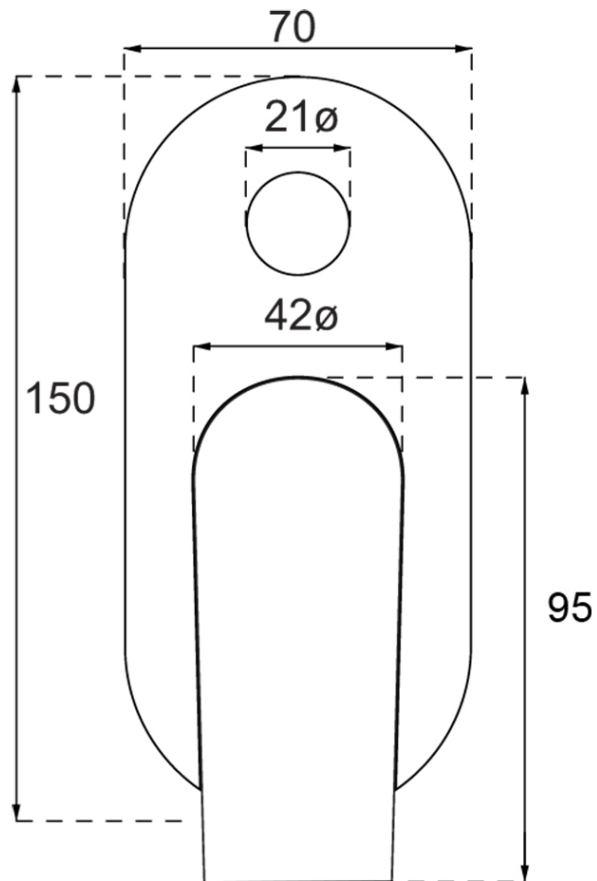

Soho Diverter Mixer Trim

Brushed Gold

Product Image **Product Details**

Code:	TVT33685XB
Brand:	Villeroy & Boch
Range:	Soho
Warranty:	15 Years*
WELS:	N/A

Additional Features **Technical Specification**

Required Product
TVT0055161

Recommended Products

Additional Notes

- 35mm Ceramic Cartridge
- Push Button Diverter Activation

Installation Instructions

- * NOT COMPATIBLE WITH UNIVERSAL BODY
- * ONLY USE COLOURCHOICE BODY TVT0055161

*Please visit argentaust.com.au/warranty to view the full warranty

Note: All dimensions are in millimetres and are subject to normal manufacturing variations. Always use the physical product measurements for cut-outs and rough-ins as the technical details shown may differ from the actual product. Use acetic cured silicone sealant. Do not use epoxy type adhesives. Clean with damp cloth. Do not use abrasive cleaners, liquids or pastes.