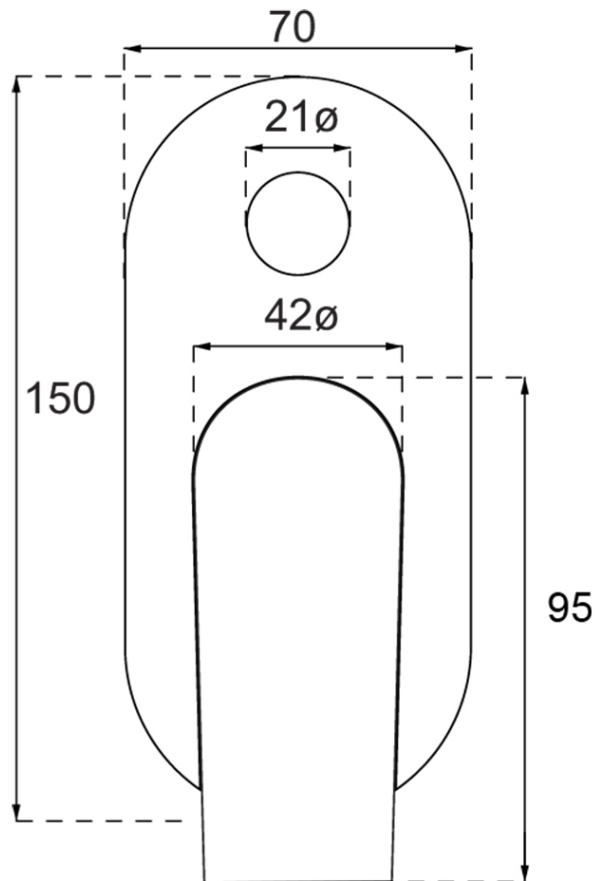

Soho Diverter Mixer Trim

Brushed Nickel

Product Image **Product Details**

Code:	TVT33680XB
Brand:	Villeroy & Boch
Range:	Soho
Warranty:	15 Years*
WELS:	N/A

Additional Features **Technical Specification**

Required Product
TVT0055161

Recommended Products

Additional Notes

- 35mm Ceramic Cartridge
- Push Button Diverter Activation

Installation Instructions

- * NOT COMPATIBLE WITH UNIVERSAL BODY
- * ONLY USE COLOURCHOICE BODY TVT0055161

*Please visit argentaust.com.au/warranty to view the full warranty

Note: All dimensions are in millimetres and are subject to normal manufacturing variations. Always use the physical product measurements for cut-outs and rough-ins as the technical details shown may differ from the actual product. Use acetic cured silicone sealant. Do not use epoxy type adhesives. Clean with damp cloth. Do not use abrasive cleaners, liquids or pastes.