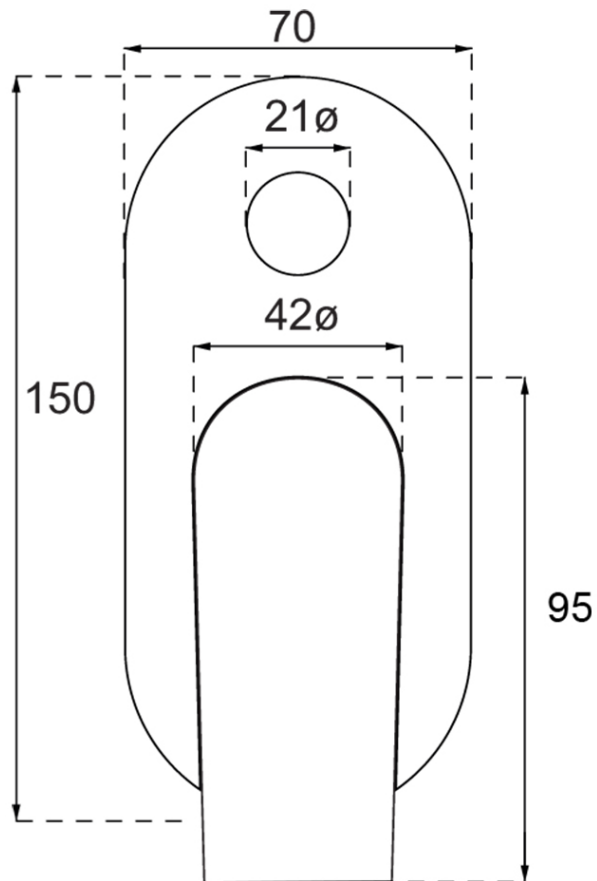

Soho Diverter Mixer Trim

Matte Black

Product Image **Product Details**

Code: TVT33695XB
Brand: Villeroy & Boch
Range: Soho
Warranty: 15 Years*
WELS: N/A

Additional Features **Technical Specification**

Required Product
 TVT0055161

Recommended Products

Additional Notes

- 35mm Ceramic Cartridge
- Push Button Diverter Activation

Installation Instructions

- * NOT COMPATIBLE WITH UNIVERSAL BODY
- * ONLY USE COLOURCHOICE BODY TVT0055161

*Please visit argentaust.com.au/warranty to view the full warranty

Note: All dimensions are in millimetres and are subject to normal manufacturing variations. Always use the physical product measurements for cut-outs and rough-ins as the technical details shown may differ from the actual product. Use acetic cured silicone sealant. Do not use epoxy type adhesives. Clean with damp cloth. Do not use abrasive cleaners, liquids or pastes.