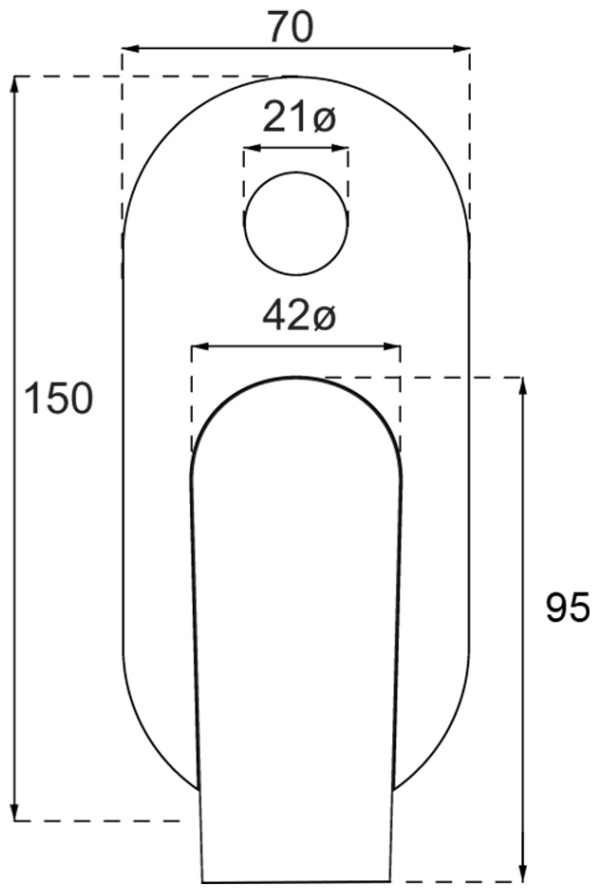

Soho Diverter Mixer Trim

Product Image **Product Details**

Code:	TVT33661XB
Brand:	Villeroy & Boch
Range:	Soho
Warranty:	15 Years*
WELS:	N/A

Additional Features **Technical Specification**

Required Product
TVT0055161

Recommended Products

Additional Notes

- 35mm Ceramic Cartridge
- Push Button Diverter Activation

Installation Instructions

- * NOT COMPATIBLE WITH UNIVERSAL BODY
- * ONLY USE COLOURCHOICE BODY TVT0055161

*Please visit argentaust.com.au/warranty to view the full warranty

Note: All dimensions are in millimetres and are subject to normal manufacturing variations. Always use the physical product measurements for cut-outs and rough-ins as the technical details shown may differ from the actual product. Use acetic cured silicone sealant. Do not use epoxy type adhesives. Clean with damp cloth. Do not use abrasive cleaners, liquids or pastes.